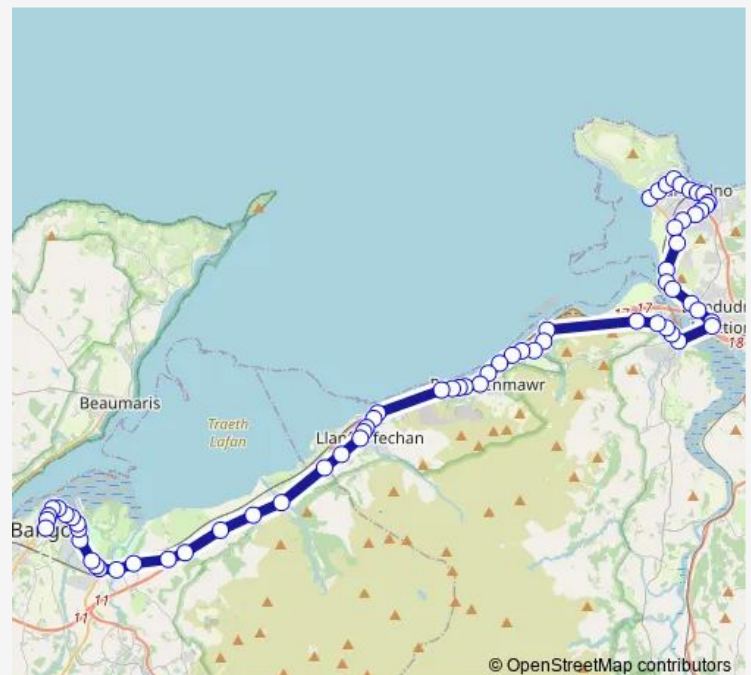

Aber Falls Shelter

Abergwyngregyn

Gorddinog Turn

Route schedule

Bangor Bus Station Stand E — Penmorfa West Shore

Monday 07:45-16:55

Tuesday 07:45-16:55

Wednesday 07:45-16:55

Thursday 07:45-16:55

Friday 07:45-16:55

Saturday 07:45-16:55

Sunday —

Route info

Direction: Bangor Bus Station Stand E

Stops: 62

Trip Duration: 1 hour 14 min

■ 5D — Llanduno - Bangor via Penmaenmawr

BusMaps

Rhandir Hedd Cemetery

Bont Newydd

Plas y Berth

Plas Menai

Penmaen Park

Brookes Tarpaulin