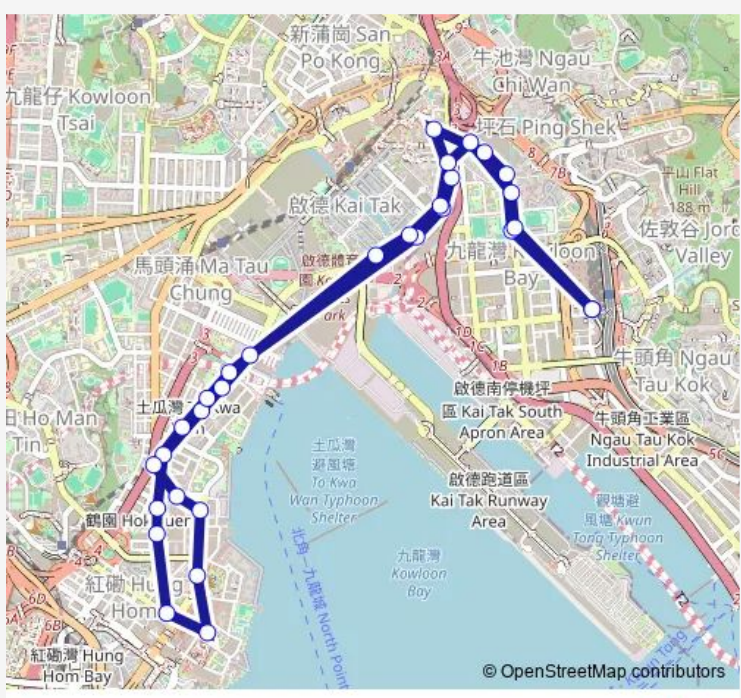

**Bus 5d Telford Gardens - Hung HOM (Circular)**

[Go to website](#)

**Direction**  
 [Kmb] Telford Gardens BUS Terminus — [Kmb] Telford Gardens BUS Terminus  
 31 stops  
[Open route schedule](#)

- [Kmb] Telford Gardens BUS Terminus
- [Ctb] Kowloon BAY Sports Ground, Wang Chiu Road[[Kmb+Ctb] Kowloon BAY Sports Ground/<Br>Kowloon BAY Sports Ground, Wang Chiu Road[[Kmb] Kowloon BAY Sports Ground
- [Ctb] Block 18 Richland Gardens, Wang Chiu Road[[Kmb+Ctb] Block 18 Richland Gardens/<Br>Block 18 Richland Gardens, Wang Chiu Road[[Kmb] Block 18 Richland Gardens
- [Ctb] Block 13 Richland Gardens, Wang Chiu Road[[Kmb+Ctb] Block 13 Richland Gardens/<Br>Block 13 Richland Gardens, Wang Chiu Road[[Kmb] Block 13 Richland Gardens
- [Ctb] KAI Ching Estate[[Kmb+Ctb] KAI TAK (KAI Ching Estate)/<Br>Kai Ching Estate[[Kmb] KAI TAK (KAI Ching Estate)
- [Ctb] TAK Long Estate, Shing KAI Road[[Kmb] KAI TAK (TAK Long Estate)
- [Ctb] TAK Long Estate Carpark, Shing KAI Road[[Kmb] TAK Long Estate Carpark
- [Ctb] Emsd Headquarters, Shing KAI Road[[Kmb] Emsd Headquarters
- [Ctb] Grand Waterfront, TO KWA WAN Road[[Kmb+Ctb] Grand Waterfront/<Br>Grand Waterfront, TO KWA WAN Road[[Kmb] Grand Waterfront
- [Ctb] Kwei Chow Street, TO KWA WAN Road[[Kmb+Ctb] Kwei Chow Street/<Br>Kwei Chow Street, TO KWA WAN Road[[Kmb] Kwei Chow Street
- [Kmb] LOK Shan Road

Route info  
 Direction: [Kmb] Telford Gardens BUS Terminus  
 Stops: 31  
 Trip Duration: 0 hour 37 min

5d — Telford Gardens - Hung HOM (Circular) **BusMaps**

[Ctb] Hung Fook Street, TO KWA WAN Road[[Kmb] Hung Fook Street