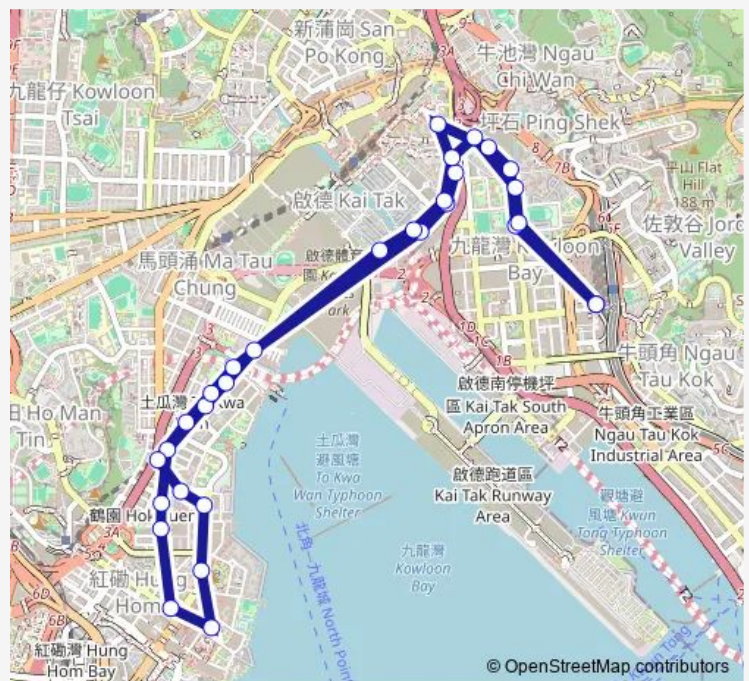

**Route schedule**

[Kmb] Telford Gardens BUS Terminus — [Kmb] Telford Gardens BUS Terminus

Monday	06:00-08:30
Tuesday	06:00-08:30
Wednesday	06:00-08:30
Thursday	06:00-08:30
Friday	06:00-08:30
Saturday	06:00-08:30
Sunday	06:00

**Route info**

Direction: [Kmb] Telford Gardens BUS Terminus

Stops: 31

Trip Duration: 0 hour 40 min

■ 5D — Telford Gardens - Hung HOM (Circular) **BusMaps**

[Ctb] Hung Fook Street, TO KWA WAN Road[[Kmb] Hung Fook Street