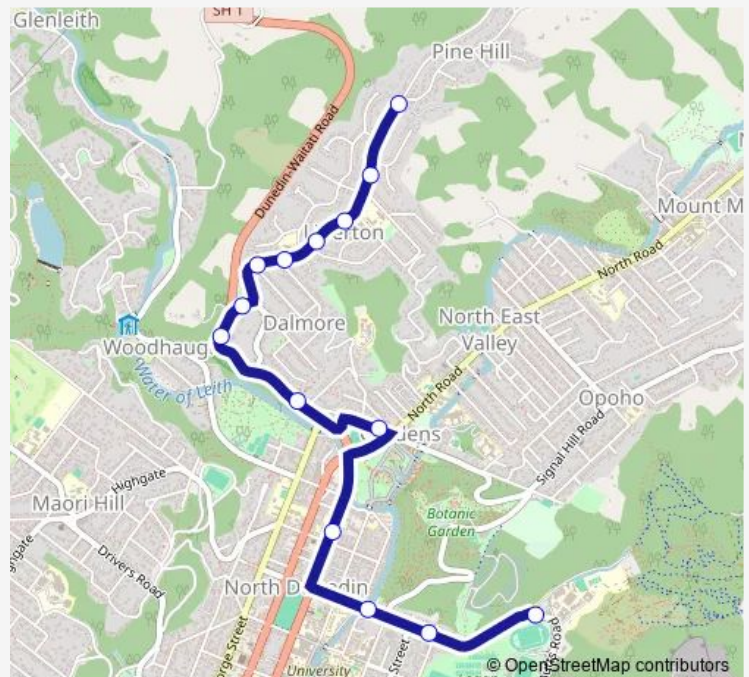

Bus 5d Pine Hill to Lphs

[Go to website](#)

Direction

Pine Hill Rd, 386 — Logan Park High School Terminus

14 stops

[Open route schedule](#)

Pine Hill Rd, 386

Pine Hill Rd, 344

Pine Hill Rd, 310

Pine Hill Rd, 286

Pine Hill Rd, 258

Pine Hill Rd, 236

Pine Hill Rd, 192

Pine Hill Rd, 164

Pine Hill Rd, cnr Bank St

Bank St, Pet Doctors

Cumberland St, 894

Dundas St, 118

Dundas St, 158

Logan Park High School Terminus

Route schedule

Pine Hill Rd, 386 — Logan Park High School Terminus

Monday 08:35

Tuesday 08:35

Wednesday 08:35

Thursday 08:35

Friday 08:35

Saturday —

Sunday —

Route info

Direction: Pine Hill Rd, 386

Stops: 14

Trip Duration: 0 hour 15 min

5d — Pine Hill to Lphs