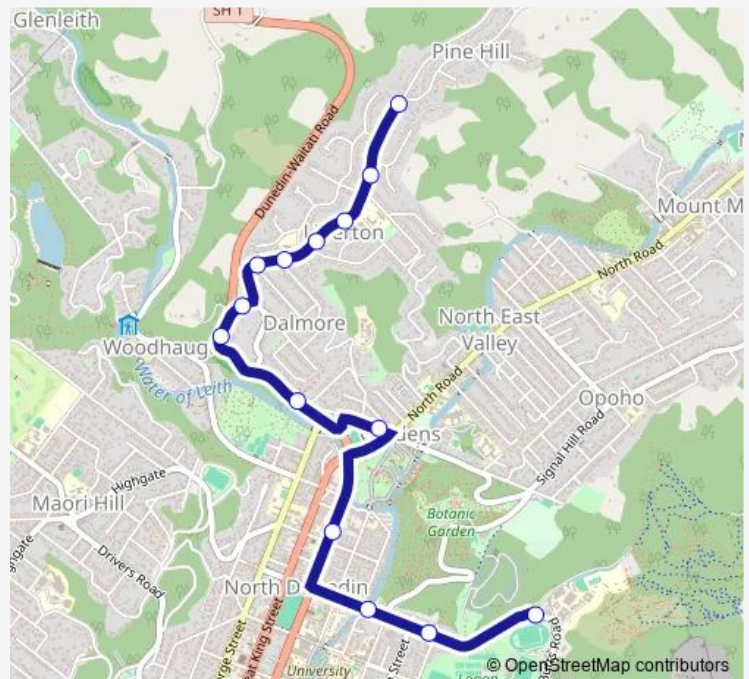

Bus 5D Pine Hill to Lphs

[Go to website](#)

Direction

Pine Hill Rd, 386 — Logan Park High School Terminus

14 stops

[Open route schedule](#)

Pine Hill Rd, 386

Pine Hill Rd, 344

Pine Hill Rd, 310

Pine Hill Rd, 286

Pine Hill Rd, 258

Pine Hill Rd, 236

Pine Hill Rd, 192

Pine Hill Rd, 164

Pine Hill Rd, cnr Bank St

Bank St, Pet Doctors

Cumberland St, 894

Dundas St, 118

Dundas St, 158

Logan Park High School Terminus

Route schedule

Pine Hill Rd, 386 — Logan Park High School Terminus

Monday 08:35

Tuesday 08:35

Wednesday 08:35

Thursday 08:35

Friday 08:35

Saturday —

Sunday —

Route info

Direction: Pine Hill Rd, 386

Stops: 14

Trip Duration: 0 hour 15 min

5D — Pine Hill to Lphs