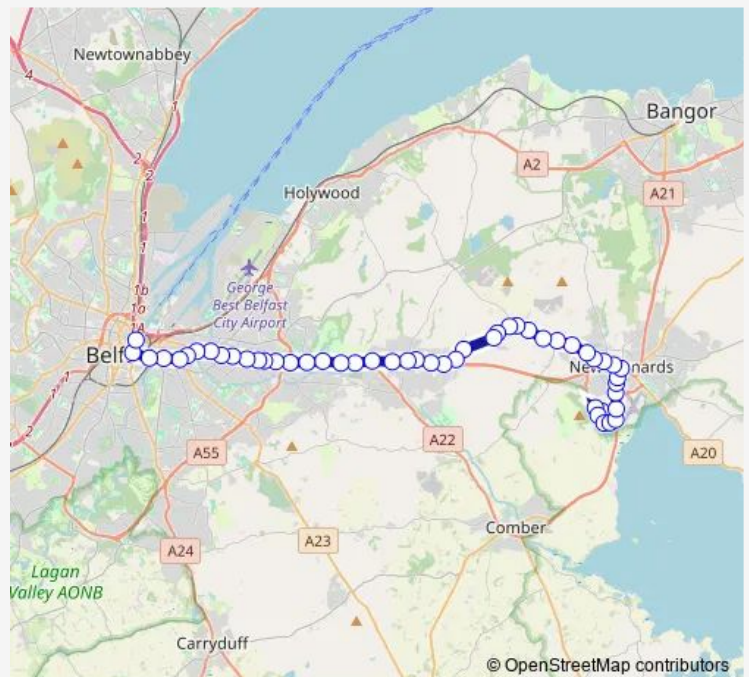

Bus 5d West Winds Estate, Church - Newtownards

[Go to website](#)

Direction

Laganside Buscentre — Dakota Avenue

42 stops

[Open route schedule](#)

Laganside Buscentre

Waterfront

Ulster Hospital

Burton Avenue

Davar Avenue

Route schedule

Laganside Buscentre — Dakota Avenue

Monday 16:15

Tuesday 16:15

Wednesday 16:15

Thursday 16:15

Friday 16:15

Saturday —

Sunday —

Route info

Direction: Laganside Buscentre

Stops: 42

Trip Duration: 0 hour 50 min

Thursday 07:05

Friday 07:05

Saturday 07:00

Sunday —

Route info

Direction: Dakota Avenue

Stops: 52

Trip Duration: 0 hour 45 min