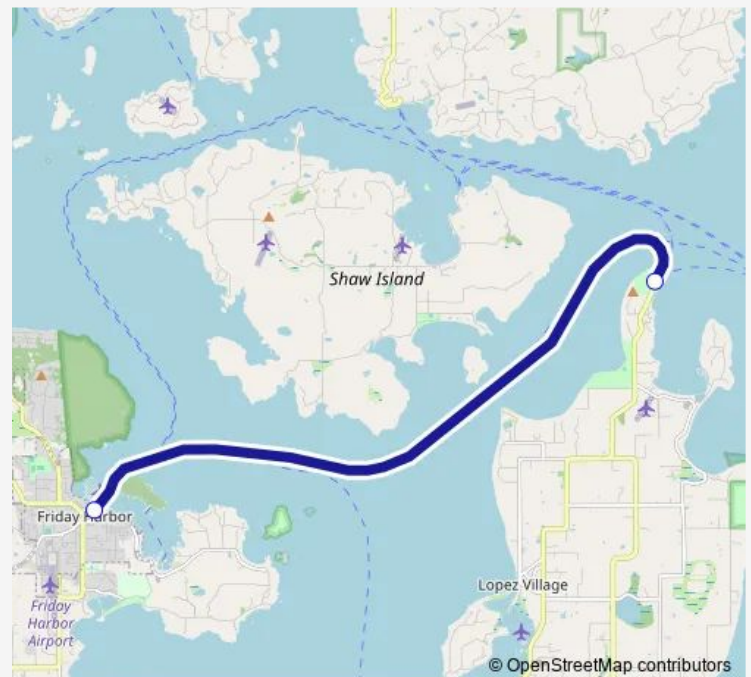

Ferry Lopez Island - Friday Harbor

[Go to website](#)

Direction

Lopez Island — Friday Harbor

2 stops

[Open route schedule](#)

Lopez Island

Friday Harbor

Route schedule

Lopez Island — Friday Harbor

Monday	07:15-21:35
Tuesday	07:15-21:35
Wednesday	07:15-21:35
Thursday	07:15-21:35
Friday	06:55-00:30⁺¹
Saturday	06:55-21:35
Sunday	07:15-21:35

Route info

Direction: Lopez Island

Stops: 2

Trip Duration: 1 hour 30 min

■ Lopez Island - Friday Harbor