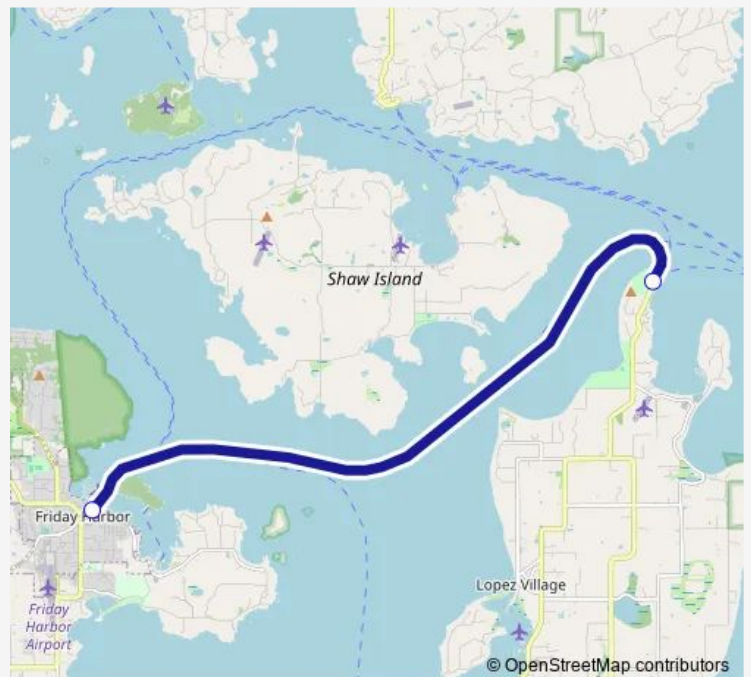

Route schedule

Lopez Island — Friday Harbor

Monday 06:55-21:35

Tuesday 06:55-21:35

Wednesday 06:55-21:35

Thursday 06:55-21:35

Friday 06:55-21:35

Saturday 06:55-21:35

Sunday 06:55-21:35

Route info

Direction: Lopez Island

Stops: 2

Trip Duration: 1 hour 35 min

■ Lopez Island - Friday Harbor

Ferry time schedules and route maps are available in an offline PDF at busmaps.com. Use the busmaps.com website to see live bus times, train schedule or subway schedule, and step-by-step directions for all public transit in Friday Harbor