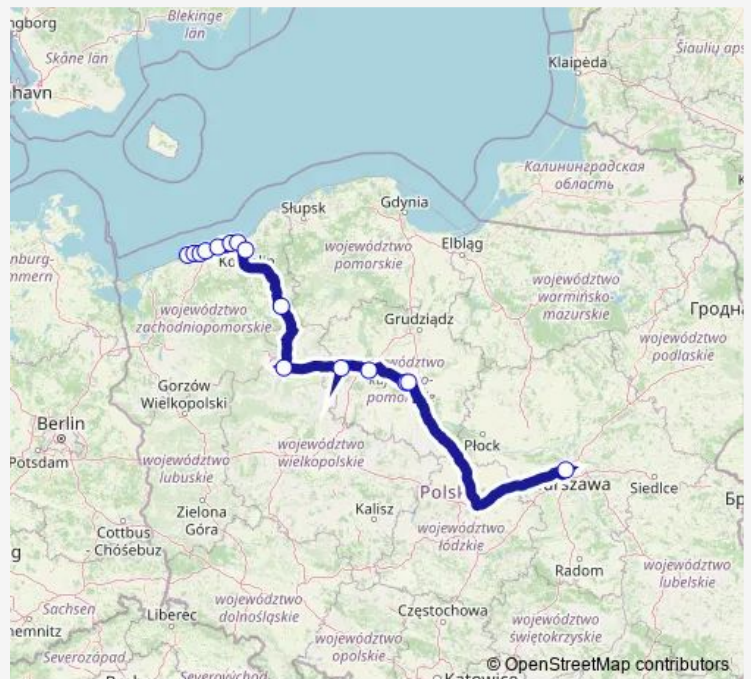

Dzwirzyno, Wyzwolenia Street

Grzybowo, Kolobrzaska Street, near Szkolna Street

Kolobrzeg, Bus Station

Ustronie Morskie, Wojska Polskiego 03/04

Sarbinowo, Bus loop

Mielno, Lechitow Street

Koszalin, Bus Station

Mrzeżyno, Kolobrzaska St. 3152z 09T and 10t — Warsaw, Bus Station West

Monday 08:25

Tuesday 08:25

Wednesday 08:25

Thursday 09:05-08:25

Friday 09:05-08:25

Saturday 08:25

Sunday 08:25

Route info

Direction: Mrzeżyno, Kolobrzaska St. 3152z 09T and 10t

Stops: 15

Trip Duration: 10 hour 35 min

Flixbus 1350 — Warsaw - Mrzeżyno

Direction

Warsaw, Bus Station West — Mrzezyno, Kolobrzaska St. 3152z 09T and 10t

15 stops

[Open route schedule](#)

Warsaw, Bus Station West

Torun, Bus Station

Torun, Broniewskiego Street

Bydgoszcz, Bus station

Naklo nad Notecia, Bus Station

Pila, Centrum Przesiadkowe