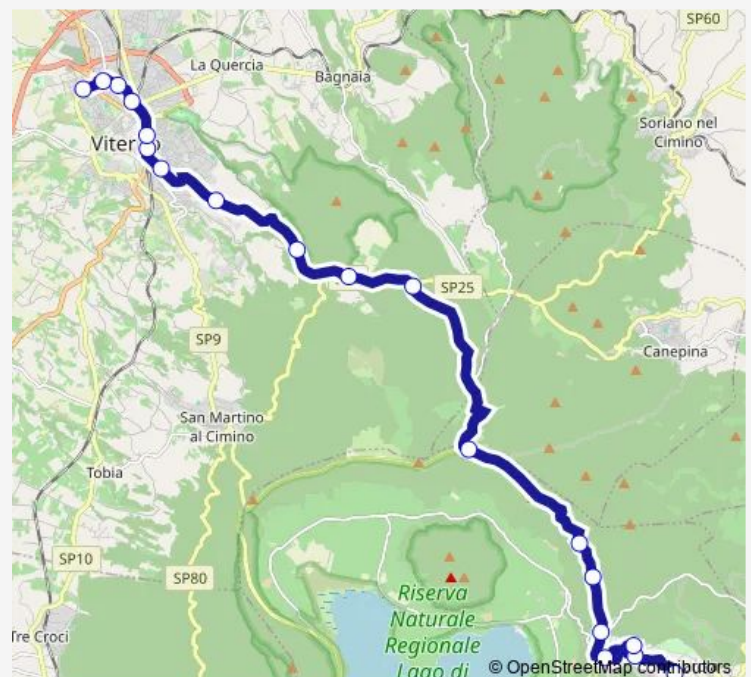

Saturday —

Sunday —

Route info

Direction: Caprarola | Ist. A. Farnese # f2585

Stops: 19

Trip Duration: 0 hour 40 min

Caprarola - Viterbo # Vt132d

Bus time schedules and route maps are available in an offline PDF at busmaps.com. Use the busmaps.com website to see live bus times, train schedule or subway schedule, and step-by-step directions for all public transit in Viterbo