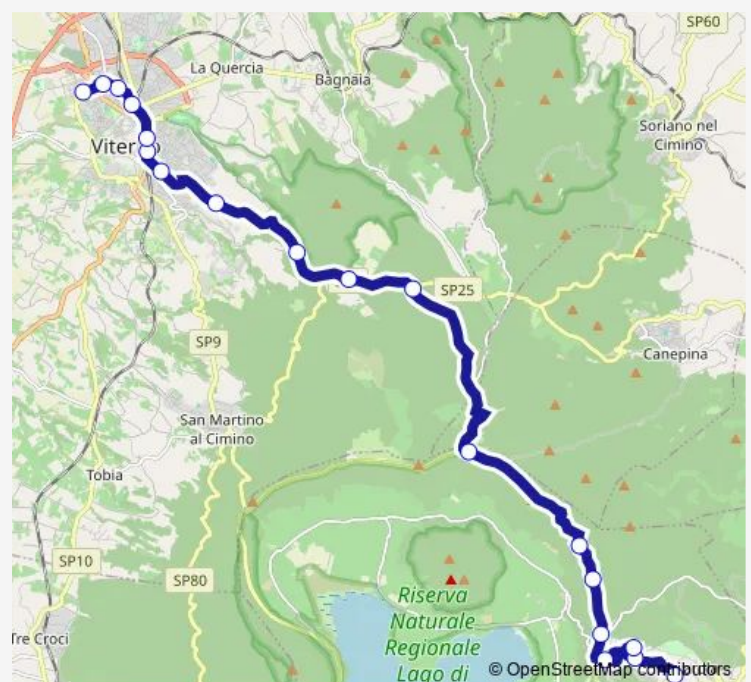

Saturday —

Sunday —

Route info

Direction: Caprarola | Ist. A. Farnese # f2585

Stops: 19

Trip Duration: 0 hour 40 min

Caprarola - Viterbo # Vt132d

Bus time schedules and route maps are available in an offline PDF at busmaps.com. Use the busmaps.com website to see live bus times, train schedule or subway schedule, and step-by-step directions for all public transit in Viterbo