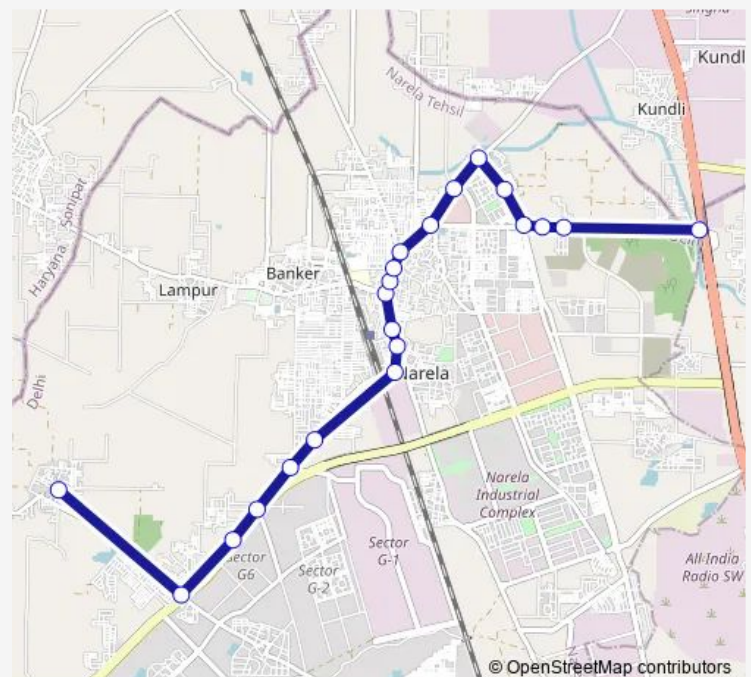

Bus 136adown

[Go to website](#)

Direction

Ghoga Village — Singhu Border Ramdev Marg

21 stops

[Open route schedule](#)

Ghoga Village

Sannoth Crossing / Ghoga Crossing

Radha Swami Satsang Narela

Gurudwara Nanak Nirankari Dera Sant Baba Resham Singh Ji

Singhu Border Ramdev Marg

Route schedule

Ghoga Village — Singhu Border Ramdev Marg

Monday 10:45-23:59

Tuesday 10:45-23:59

Wednesday 10:45-23:59

Thursday 10:45-23:59

Friday 10:45-23:59

Saturday 10:45-23:59

Sunday 10:45-23:59

Route info

Direction: Ghoga Village

Stops: 21

Trip Duration: 0 hour 44 min

136adown

BusMaps

136adown Bus time schedules and route maps are available in an offline PDF at busmaps.com. Use the busmaps.com website to see live bus times, train schedule or subway schedule, and step-by-step directions for all public transit in Alipur