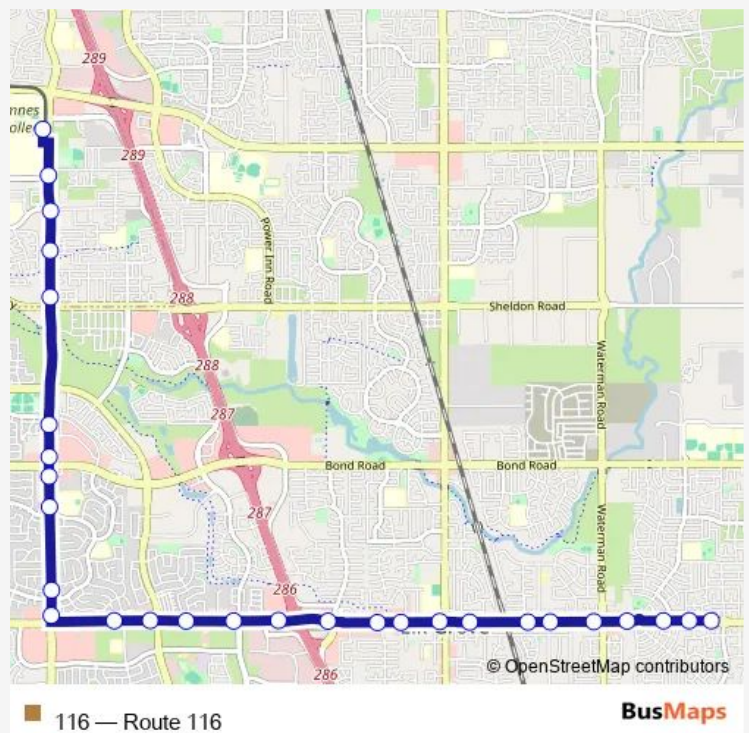

Bus 116 Route 116

[Go to website](#)

Direction
Elk Grove Blvd & Clarke Farms (Wb) — Cosumnes River Lrt
28 stops
[Open route schedule](#)

Elk Grove Blvd & Clarke Farms (Wb)

Elk Grove Blvd & Dayflower (Wb)

Elk Grove Blvd & East Park (Wb)

Elk Grove Blvd & Strong Park (Wb)

Elk Grove Blvd & Waterman (Wb)

Elk Grove Blvd & Kent (Wb)

Elk Grove Blvd & School (Wb)

Elk Grove Blvd & 3rd Ave (Wb)

Elk Grove Blvd & Elk Grove Florin (Wb)

Elk Grove Blvd & Williamson (Wb)

Elk Grove Blvd & Emerald Oaks (Wb)

Elk Grove Blvd & Emerald Vista (Wb)

Elk Grove Blvd & Auto Center Dr (Wb)

Elk Grove Blvd & Laguna Springs (Wb)

Elk Grove Blvd & Big Timber (Wb)

Elk Grove Blvd & Big Horn (Wb)

Elk Grove Blvd & Wymark (Wb)

Bruceville & Elk Grove Blvd. (Nb)

Bruceville & Soaring Oaks (Nb)

Bruceville & Soaring Oaks (Nb)

Bruceville & Laguna Blvd. (Nb)

Route schedule

Elk Grove Blvd & Clarke Farms (Wb) — Cosumnes River Lrt

Monday	06:08-19:08
Tuesday	06:08-19:08
Wednesday	06:08-19:08
Thursday	06:08-19:08
Friday	06:08-19:08
Saturday	07:23-17:23
Sunday	07:23-17:23

Route info

Direction: Elk Grove Blvd & Clarke Farms (Wb)

Stops: 28

Trip Duration: 0 hour 30 min