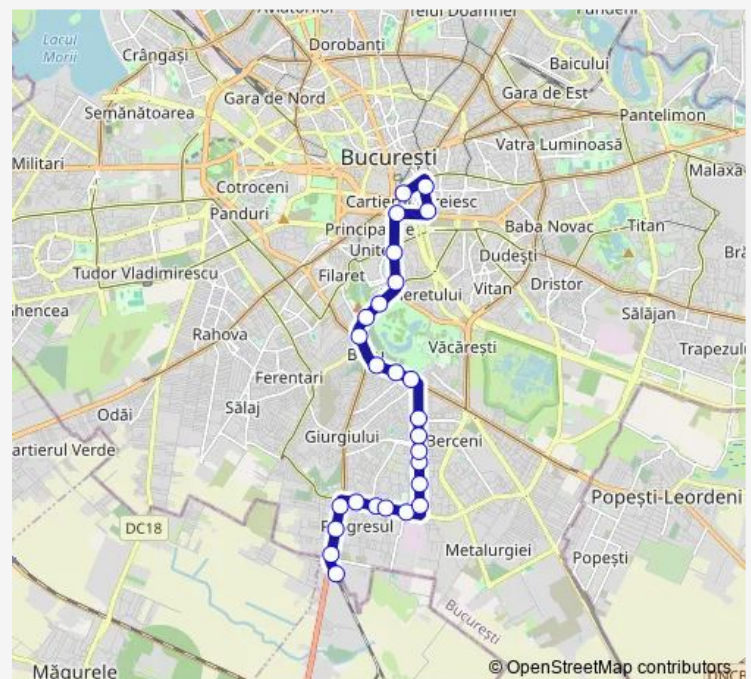

### Route schedule

Gara Progresul — Piata Sf. Vineri

Monday 04:45-23:10

Tuesday 04:45-23:10

Wednesday 04:45-23:10

Thursday 04:45-23:10

Friday 04:45-23:10

Saturday 04:45-23:10

### Route info

Direction: Gara Progresul

Stops: 26

Trip Duration: 0 hour 41 min

Bd. Marasesti

Bd. I. C. Bratianu

Mircea Voda

Matei Basarab