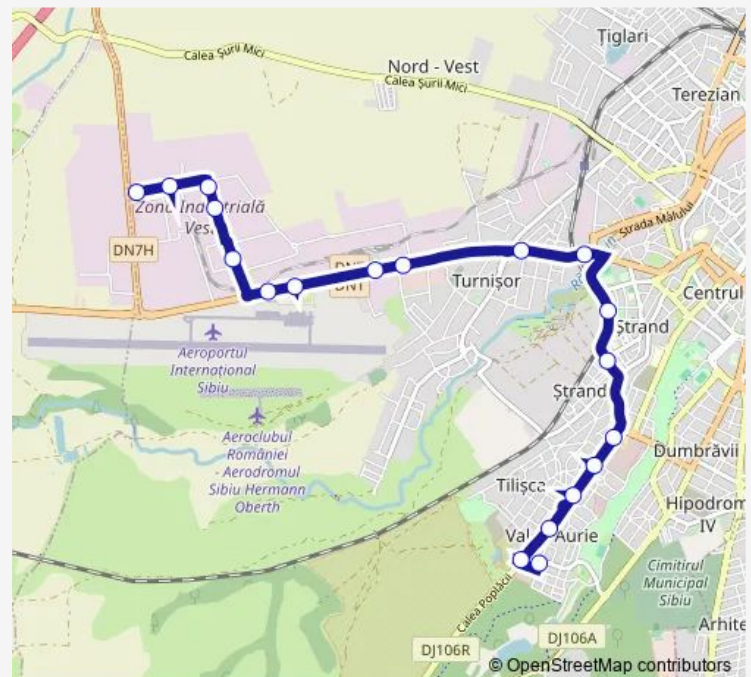

Saturday 07:15-19:15

Sunday 07:15-19:15

Route info

Direction: SC Continental

Stops: 19

Trip Duration: 0 hour 22 min

116 — Valea Aurie - Sc Continental

Direction

Valea Aurie 1 — SC Continental

18 stops

[Open route schedule](#)

Valea Aurie 1

Theodor Mihaly 1

Piata Sadu 1

Piata Talmaciu 1

Scoala Militara 2

Tuesday 06:20-22:20

Wednesday 06:20-22:20

Thursday 06:20-22:20

Friday 06:20-22:20

Saturday 06:20-18:20

Sunday 06:20-18:20

Route info

Direction: Valea Aurie 1