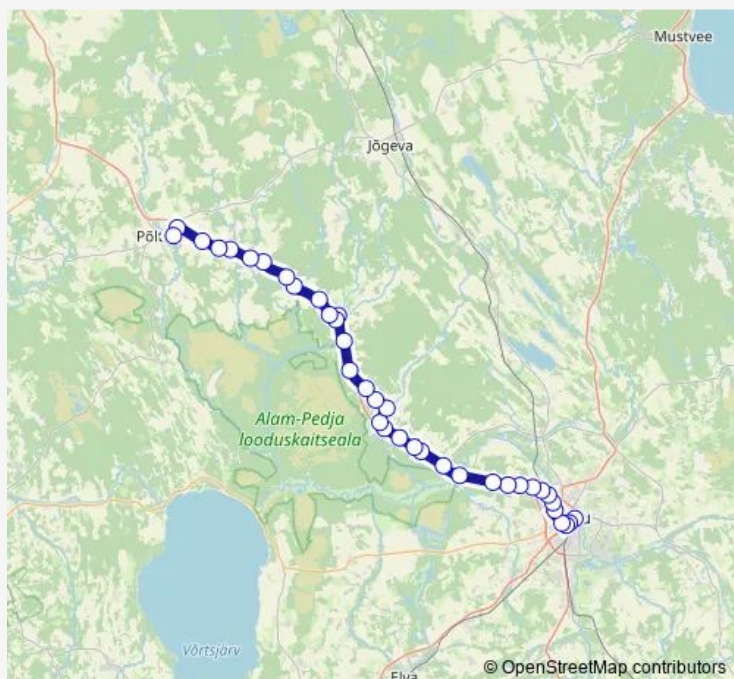

Saturday 16:30

Sunday 16:30

Route info

Direction: Tartu bussijaam

Stops: 37

Trip Duration: 1 hour 10 min

Siniküla

Kaasiku