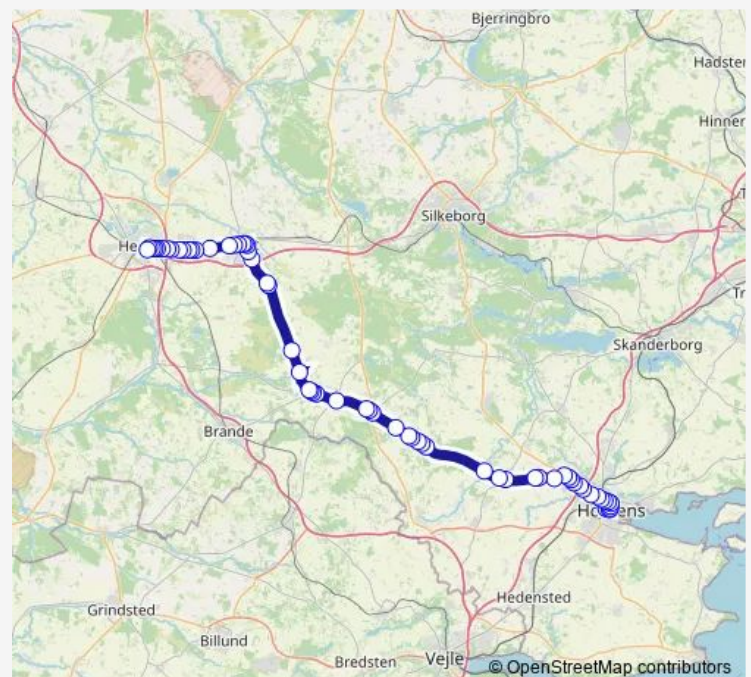

Uhregårds Allè/Jyllandsgade (Ikast-Brande Kom)

Route schedule

Herning Station — Horsens Trafikterminal

Monday 05:42-22:08

Tuesday 05:42-22:08

Wednesday 05:42-22:08

Thursday 05:42-22:08

Friday 05:42-22:08

Saturday 08:40-16:40

Sunday 08:10-21:10

Route info

Direction: Herning Station

Stops: 62

Trip Duration: 1 hour 41 min

Isenvad Skole (Ikast-Brande Kom)

Isenvad Kirke (Ikast-Brande Kom)