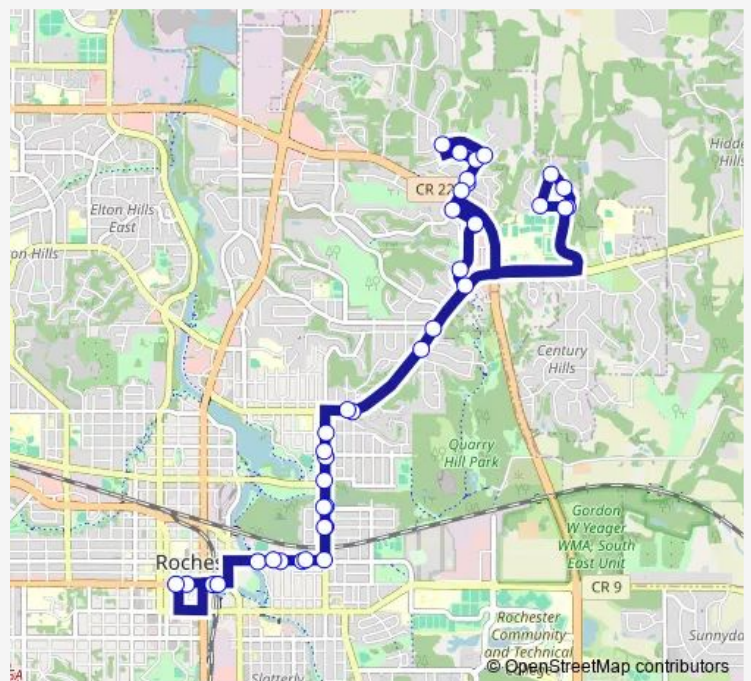

Bus 116 Route 116

[Go to website](#)

Direction

Downtown Transit Center Station A — Downtown Transit Center Station G

38 stops

[Open route schedule](#)

- Downtown Transit Center Station A
- 2nd Street Southeast and 1st Avenue Southeast
- Center St East and Mayo Park Drive Southeast
- Center St East and 7th Avenue Southeast
- Center St East and 9th Avenue Southeast
- 11th Avenue Northeast and 3rd St Northeast
- 11th Avenue Northeast and 5th St Northeast
- Along 11th Avenue Northeast and South of 9th St Northeast
- 14th St. Northeast and 14th Avenue Northeast
- Viola Road Northeast and Parkwood Hills Drive Northeast
- 2900 Cassidy Dr. Ne
- 3036 Cassidy Dr Ne
- Cassidy Dr and Darcy Dr Ne
- Darcy Dr and Colleen St Ne
- Colleen St and Cassidy Dr Ne
- Stonehedge Dr. and Coral Ridge PI Nb
- Jade PI NE at Stonehedge Dr. Ne
- 2289 Jade PI Ne
- Stone Point Dr and Jade Ln Ne
- Jasper PI and Stone Hedge Dr Ne

Route schedule

Downtown Transit Center Station A — Downtown Transit Center Station G

Monday	05:22-18:15
Tuesday	05:22-18:15
Wednesday	05:22-18:15
Thursday	05:22-18:15
Friday	05:22-18:15
Saturday	—
Sunday	—

Route info

Direction: Downtown Transit Center Station A

Stops: 38

Trip Duration: 0 hour 40 min

116 — Route 116

Stone Hedge Dr and Coral Ct Ne

Stone Hedge Dr at Mayo Northeast

Rocky Creek Drive Northeast AND Viola Heights Drive
Northeast

Along Viola Heights Drive Northeast AND North OF 26th
ST. Northeast

Viola Heights Drive Northeast AND Northern Viola Lane
Northeast

Viola Road Northeast AND Viola Heights Drive Northeast

Along Viola Rd Northeast and Northern Valley Drive North-
east