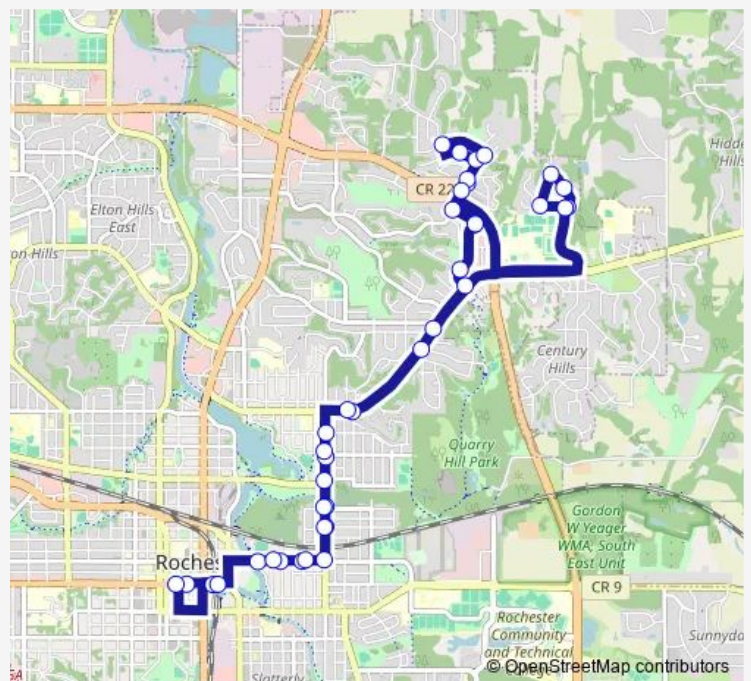

**Bus 116 Route 116**

[Go to website](#)

**Direction**

Downtown Transit Center Station A — Downtown Transit Center Station G

38 stops

[Open route schedule](#)

- Downtown Transit Center Station A
- 2nd Street Southeast and 1st Avenue Southeast
- Center St East and Mayo Park Drive Southeast
- Center St East and 7th Avenue Southeast
- Center St East and 9th Avenue Southeast
- 11th Avenue Northeast and 3rd St Northeast
- 11th Avenue Northeast and 5th St Northeast
- Along 11th Avenue Northeast and South of 9th St Northeast
- 14th St. Northeast and 14th Avenue Northeast
- Viola Road Northeast and Parkwood Hills Drive Northeast
- 2900 Cassidy Dr. Ne
- 3036 Cassidy Dr Ne
- Cassidy Dr and Darcy Dr Ne
- Darcy Dr and Colleen St Ne
- Colleen St and Cassidy Dr Ne
- Stonehedge Dr. and Coral Ridge PI Nb
- Jade PI NE at Stonehedge Dr. Ne
- 2289 Jade PI Ne
- Stone Point Dr and Jade Ln Ne
- Jasper PI and Stone Hedge Dr Ne

**Route schedule**

Downtown Transit Center Station A — Downtown Transit Center Station G

Monday	05:22-18:15
Tuesday	05:22-18:15
Wednesday	05:22-18:15
Thursday	05:22-18:15
Friday	05:22-18:15
Saturday	—
Sunday	—

**Route info**

Direction: Downtown Transit Center Station A

Stops: 38

Trip Duration: 0 hour 40 min

116 — Route 116

Stone Hedge Dr and Coral Ct Ne

Stone Hedge Dr at Mayo Northeast

Rocky Creek Drive Northeast AND Viola Heights Drive  
Northeast

Along Viola Heights Drive Northeast AND North OF 26th  
ST. Northeast

Viola Heights Drive Northeast AND Northern Viola Lane  
Northeast

Viola Road Northeast AND Viola Heights Drive Northeast

Along Viola Rd Northeast and Northern Valley Drive North-  
east