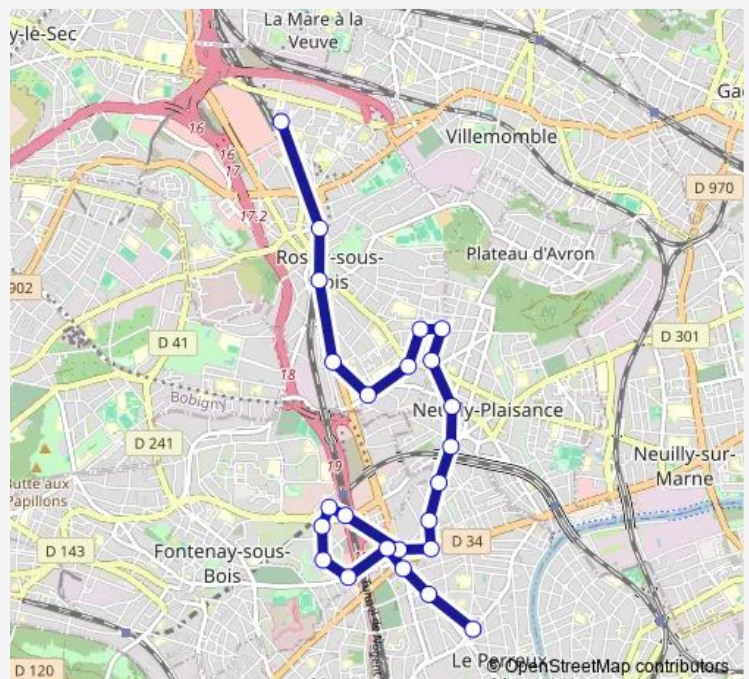

# Bus 116 (Bois-Perrier RER- Rosny 2 <-> Champigny - Saint-Maur RER) - Aller

[Go to website](#)

**Direction**

Bois-Perrier RER - Rosny 2 — Ledru-Rollin - General DE Gaulle

24 stops

[Open route schedule](#)

VAL DE Fontenay Rer

Place DU General DE Gaulle

LE Bois Cadet

Lycee Louis Armand

**Route schedule**

Bois-Perrier RER - Rosny 2 — Ledru-Rollin - General DE Gaulle

Monday 18:56-22:28

Tuesday 18:56-22:28

Wednesday 18:56-22:28

Thursday 18:56-22:28

Friday 18:56-22:28

Saturday 21:00-22:28

Sunday —

**Route info**

Direction: Bois-Perrier RER - Rosny 2

Stops: 24

Trip Duration: 0 hour 35 min

116 — (Bois-Perrier RER- Rosny 2 <-> Champigny - Saint-Maur RER) - Aller

Raymond Poincare

Rond-Point DU General Leclerc

Victor Basch

Ledru-Rollin - General DE Gaulle

116 Bus time schedules and route maps are available in an offline PDF at [busmaps.com](https://busmaps.com). Use the [busmaps.com](https://busmaps.com) website to see live bus times, train schedule or subway schedule, and step-by-step directions for all public transit in Nogent-sur-Marne