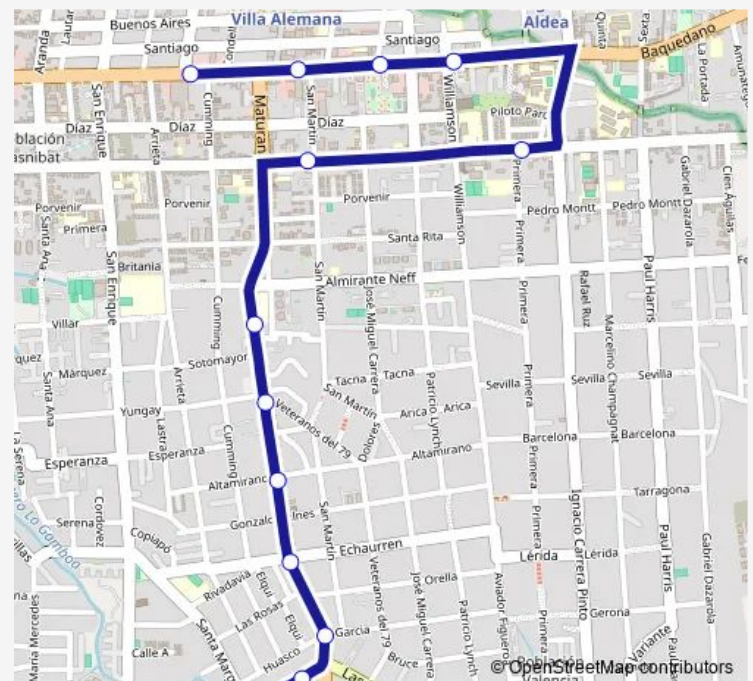

Thursday 07:00-22:00

Friday 07:00-22:00

Saturday 07:00-22:00

Sunday 08:00-21:00

Route info

Direction: Lourdes - Santa Margarita

Stops: 13

Trip Duration: 0 hour 4 min

116 — Huanhuali - Villa Alemana

Direction

Avenida Valparaíso - Paseo La Torre — Lourdes - Anita Westwood

16 stops

[Open route schedule](#)

Avenida Valparaíso - Paseo La Torre

Banco Bci

Copec

San Enrique - María Mercedes

Santa Margarita - Ribadavia

San Enrique - Los Cisnes

San Enrique - Yungay

Lourdes - Anita Westwood

Route schedule

Avenida Valparaíso - Paseo La Torre — Lourdes - Anita Westwood

Monday 07:00-22:00

Tuesday 07:00-22:00

Wednesday 07:00-22:00

Thursday 07:00-22:00

Friday 07:00-22:00

Saturday 07:00-22:00

Sunday 08:00-21:00

Route info

Direction: Avenida Valparaíso - Paseo La Torre