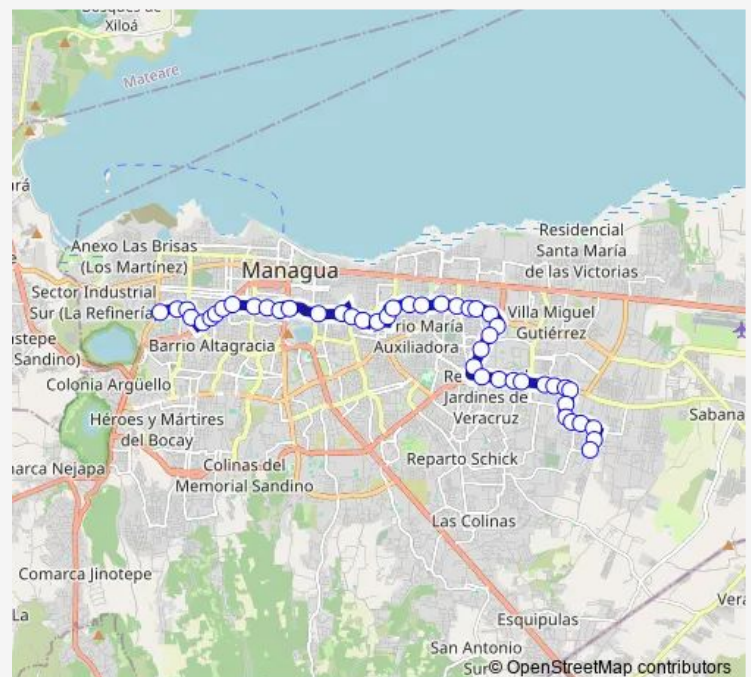

Bus 116 Ruta 116

[Go to website](#)

Direction

El Seminario — Terminal 116

46 stops

[Open route schedule](#)

El Seminario

Reparto Miraflores

Thursday 06:00-19:45

Friday 06:00-19:45

Saturday 06:00-19:40

Sunday 06:00-19:45

Route info

Direction: El Seminario

Stops: 46

Trip Duration: 1 hour 15 min

116 — Ruta 116

BusMaps

Farmacia Luis

El Colonial

Rotonda Bello Horizonte Oeste

Parque Amistad

Raspados Loli Bello Horizonte

Rancho Cubano

Sunday 06:00-19:45

Route info

Direction: Terminal 116

Stops: 45

Trip Duration: 1 hour 15 min

Mataburros Pancasán

Uniformes Nicky

Profamilia