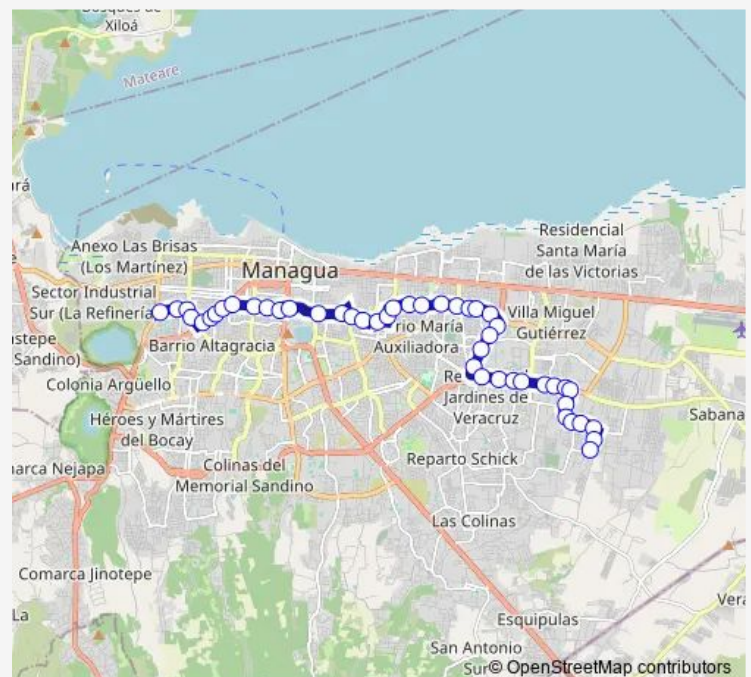

Bus 116 Ruta 116

[Go to website](#)

Direction

El Seminario — Terminal 116

46 stops

[Open route schedule](#)

El Seminario

Reparto Miraflores

Thursday 06:00-19:45

Friday 06:00-19:45

Saturday 06:00-19:40

Sunday 06:00-19:45

Route info

Direction: El Seminario

Stops: 46

Trip Duration: 1 hour 15 min

116 — Ruta 116

BusMaps

Farmacia Luis

El Colonial

Rotonda Bello Horizonte Oeste

Parque Amistad

Raspados Loli Bello Horizonte

Rancho Cubano

Sunday 06:00-19:45

Route info

Direction: Terminal 116

Stops: 45

Trip Duration: 1 hour 15 min

Mataburros Pancasán

Uniformes Nicky

Profamilia