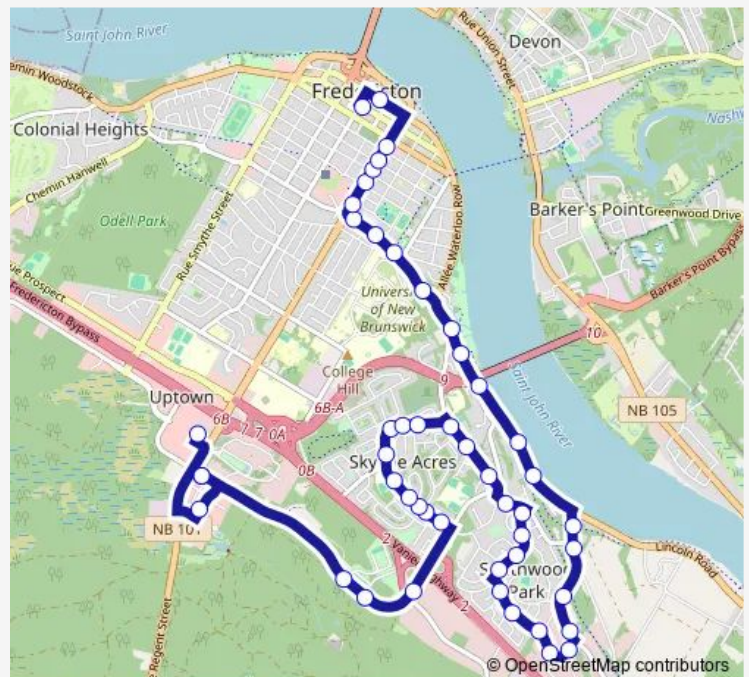

Bus 116 Kings Place

[Go to website](#)

Direction

Regent Mall — Kings Place

49 stops

[Open route schedule](#)

Regent Mall

Knowledge Park Dr near Regent St

Wednesday 06:36-17:06

Thursday 06:36-17:06

Friday 06:36-17:06

Saturday 07:36

Sunday —

Route info

Direction: Regent Mall

Stops: 49

Trip Duration: 0 hour 34 min

■ 116 — Kings Place

109 Wetmore Rd

199 Wetmore Rd

275 Wetmore Rd

260 Flemming Rd

152 Flemming Rd

18 Flemming Rd

125 Hilton Rd

245 Hilton Rd

370 Wilsey Rd

300 Wilsey Rd

140 Wilsey Rd

Wilsey Rd North Near Lincoln Rd

Boat Club

240 Lincoln