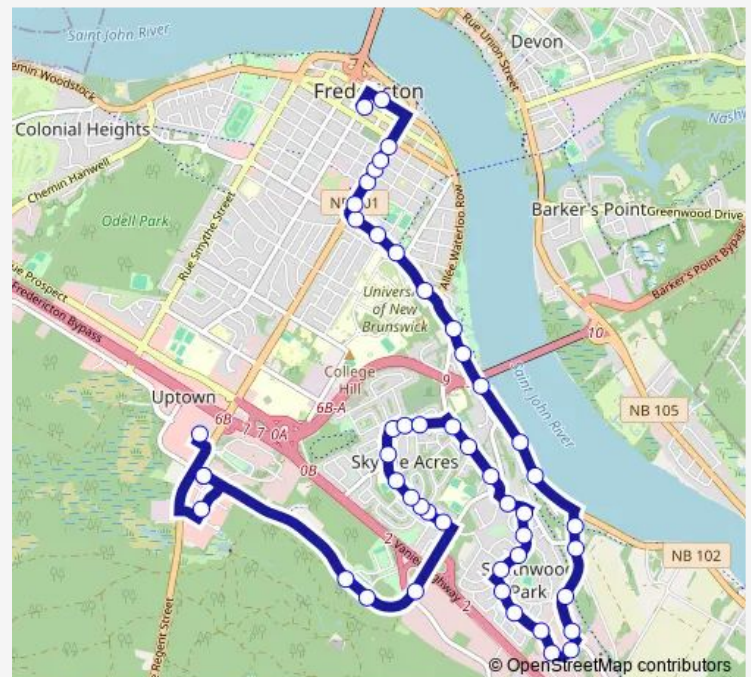

Bus 116 Kings Place

[Go to website](#)

Direction

Regent Mall — Kings Place

49 stops

[Open route schedule](#)

Regent Mall

Knowledge Park Dr near Regent St

Wednesday 06:36-17:06

Thursday 06:36-17:06

Friday 06:36-17:06

Saturday 07:36

Sunday —

Route info

Direction: Regent Mall

Stops: 49

Trip Duration: 0 hour 34 min

■ 116 — Kings Place

109 Wetmore Rd

199 Wetmore Rd

275 Wetmore Rd

260 Flemming Rd

152 Flemming Rd

18 Flemming Rd

125 Hilton Rd

245 Hilton Rd

370 Wilsey Rd

300 Wilsey Rd

140 Wilsey Rd

Wilsey Rd North Near Lincoln Rd

Boat Club

240 Lincoln