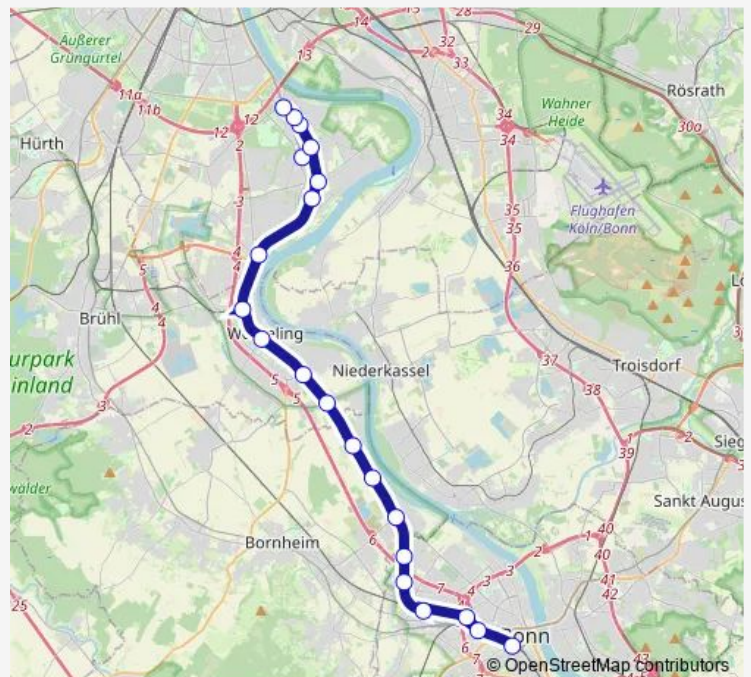

Bornheim Widdig

Bornheim Uedorf

Bornheim Hersel

Bonn Buschdorf

Bonn Tannenbusch Mitte

Bonn Tannenbusch Süd

Bonn Heinrich-Böll-Ring

Bonn West

Bonn Hbf

Route schedule

Köln Rodenkirchen Bf — Bonn Hbf

Monday	04:01-01:40 ⁺¹
Tuesday	04:01-01:40 ⁺¹
Wednesday	04:01-01:40 ⁺¹
Thursday	04:01-01:40 ⁺¹
Friday	04:01-02:40 ⁺¹
Saturday	03:10-02:40 ⁺¹
Sunday	03:10-01:40 ⁺¹

Route info

Direction: Köln Rodenkirchen Bf

Stops: 21

Trip Duration: 1 hour 1 min

Direction

Köln Chlodwigplatz — Köln Rodenkirchen Bf

10 stops

[Open route schedule](#)

Route info

Direction: Köln Rodenkirchen Bf

Stops: 10

Trip Duration: 0 hour 20 min

Direction

Bonn Hbf — Köln Rodenkirchen Bf

21 stops

[Open route schedule](#)