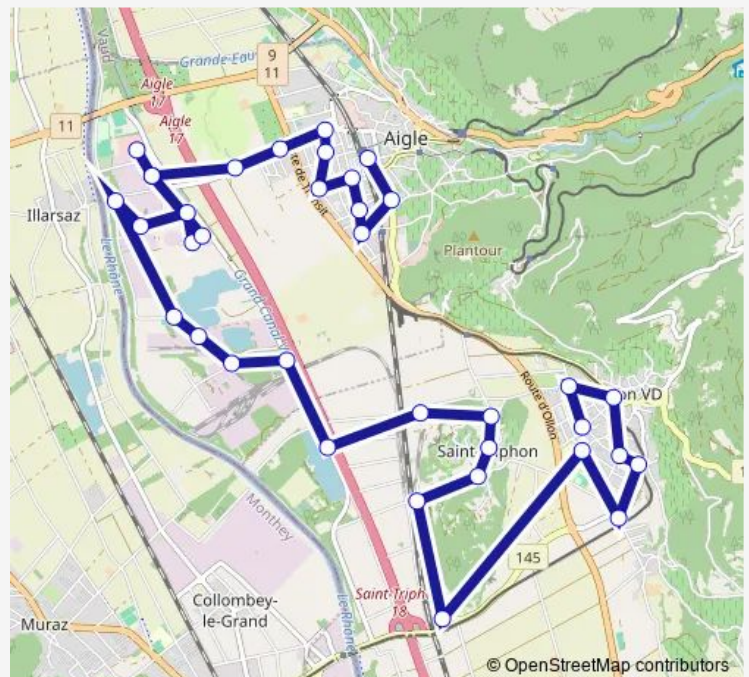

### Route schedule

Aigle, gare — Villy, gare

Monday 06:50-19:00

Tuesday 06:50-19:00

Wednesday 06:50-19:00

Thursday 06:50-19:00

Friday 06:50-19:00

Saturday —

### Route info

Direction: Aigle, gare

Stops: 36

Trip Duration: 0 hour 35 min

116

BusMaps

Aigle, Essertons

St-Triphon, gouille du Duzillet

## Route schedule

Ollon VD, Vergers — Aigle, gare

Monday 06:15-19:25

Tuesday 06:15-19:25

Wednesday 06:15-19:25

Thursday 06:15-19:25

Friday 06:15-19:25

Saturday —

## Route info

Direction: Ollon VD, Vergers

Stops: 36

Trip Duration: 0 hour 39 min

Aigle, Artisans

Aigle, Golf

Aigle, Pautex

Aigle, rte d'Evian