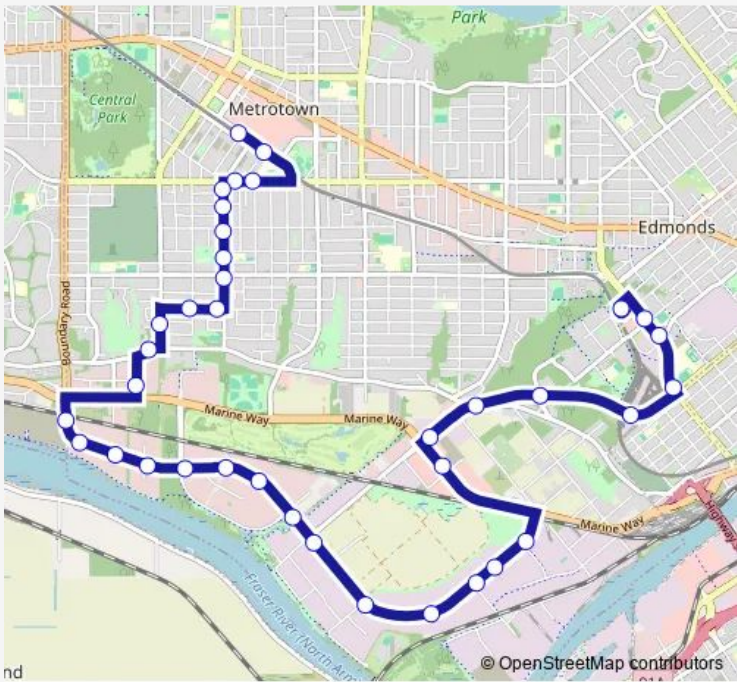

Bus 116 Edmonds Station/Metrotown Station

[Go to website](#)

Direction
 Edmonds Station @ Bay 5 — Metrotown Station @ Bay 1
 40 stops
[Open route schedule](#)

- Edmonds Station @ Bay 5
- Southbound Griffiths Dr @ 14 Ave
- Southbound Griffiths Dr @ Southridge Dr
- Westbound Southridge Dr @ 6600 Block
- Westbound Southridge Dr @ Byrnpark Dr
- Southbound Byrne Rd @ Meadow Ave
- Southbound Marine Way @ Market Crossing
- Westbound North Fraser Way @ Meadow Ave
- Westbound North Fraser Way @ 8200 Block
- Westbound North Fraser Way @ Wiggins St
- Westbound North Fraser Way @ 8000 Block
- Westbound North Fraser Way @ Tillicum St
- Westbound North Fraser Way @ Byrne Rd
- Westbound North Fraser Way @ Glenlyon Parkway East
- Westbound North Fraser Way @ 5100 Block
- Westbound North Fraser Way @ 4300 Block
- Westbound North Fraser Way @ Glenlyon Parkway West
- Westbound North Fraser Way @ Northbrook Court
- Westbound North Fraser Way @ Fraserwood Court
- Northbound Boundary Rd @ E Kent Ave North
- Northbound Greenall Ave @ Marine Way

Route schedule
 Edmonds Station @ Bay 5 — Metrotown Station @ Bay 1

Monday	16:10-23:15
Tuesday	16:10-23:15
Wednesday	16:10-23:15
Thursday	16:10-23:15
Friday	16:10-23:15
Saturday	—
Sunday	12:44

Route info
 Direction: Edmonds Station @ Bay 5
 Stops: 40
 Trip Duration: 0 hour 38 min

116 — Edmonds Station/Metrotown Station **BusMaps**

Northbound Roseberry Ave @ Keith St

Westbound Marine Dr @ Greenall Ave

Northbound Joffre Ave @ Maple Tree Lane

Northbound Joffre Ave @ Carson St

Northbound Joffre Ave @ Clinton St

Sunday 08:15-23:20

Route info

Direction: Edmonds Station @ Bay 5

Stops: 40

Trip Duration: 0 hour 41 min

Northbound Joffre Ave @ Clinton St

Eastbound Rumble St @ Joffre Ave

Eastbound Rumble St @ Greenall Ave