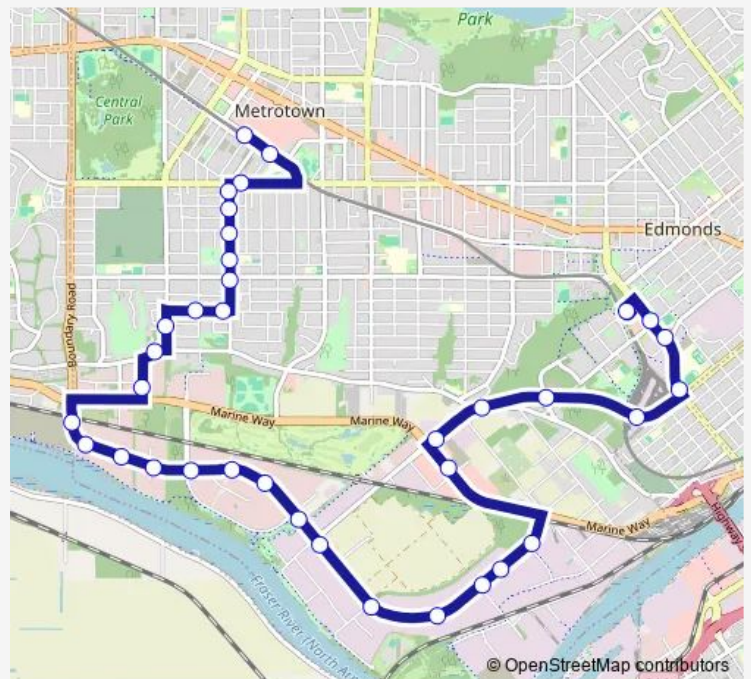

# Bus 116 Edmonds Station/Metrotown Station

[Go to website](#)

**Direction**  
 Edmonds Station @ Bay 6 — Metrotown Station @ Bay 1  
 40 stops  
[Open route schedule](#)

- Edmonds Station @ Bay 6
- Southbound Griffiths Dr @ 14 Ave
- Southbound Griffiths Dr @ Southridge Dr
- Westbound Southridge Dr @ 6600 Block
- Westbound Southridge Dr @ Byrnespark Dr
- Southbound Byrne Rd @ Meadow Ave
- Southbound Marine Way @ Market Crossing
- Westbound North Fraser Way @ Meadow Ave
- Westbound North Fraser Way @ 8200 Block
- Westbound North Fraser Way @ Wiggins St
- Westbound North Fraser Way @ 8000 Block
- Westbound North Fraser Way @ Tillicum St
- Westbound North Fraser Way @ Byrne Rd
- Westbound North Fraser Way @ Glenlyon Parkway East
- Westbound North Fraser Way @ 5100 Block
- Westbound North Fraser Way @ 4300 Block
- Westbound North Fraser Way @ Glenlyon Parkway West
- Westbound North Fraser Way @ Northbrook Court
- Westbound North Fraser Way @ Fraserwood Court
- Northbound Boundary Rd @ E Kent Ave North
- Northbound Greenall Ave @ Marine Way

Route schedule  
 Edmonds Station @ Bay 6 — Metrotown Station @ Bay 1

Monday	16:10-23:15
Tuesday	16:10-23:15
Wednesday	16:10-23:15
Thursday	16:10-23:15
Friday	16:10-23:15
Saturday	—
Sunday	12:44

Route info  
 Direction: Edmonds Station @ Bay 6  
 Stops: 40  
 Trip Duration: 0 hour 39 min

116 — Edmonds Station/Metrotown Station **BusMaps**

Northbound Roseberry Ave @ Keith St

Westbound Marine Dr @ Greenall Ave

Northbound Joffre Ave @ Maple Tree Lane

Northbound Joffre Ave @ Carson St

Northbound Joffre Ave @ Clinton St

Northbound Sussex Ave @ Hurst St

Westbound Imperial St @ McKay Ave

Northbound Willingdon Extension @ Imperial St

Northbound Willingdon Ave @ Mayberry St

Eastbound Central Blvd @ Willingdon Ave

Metrotown Station @ Bay 10