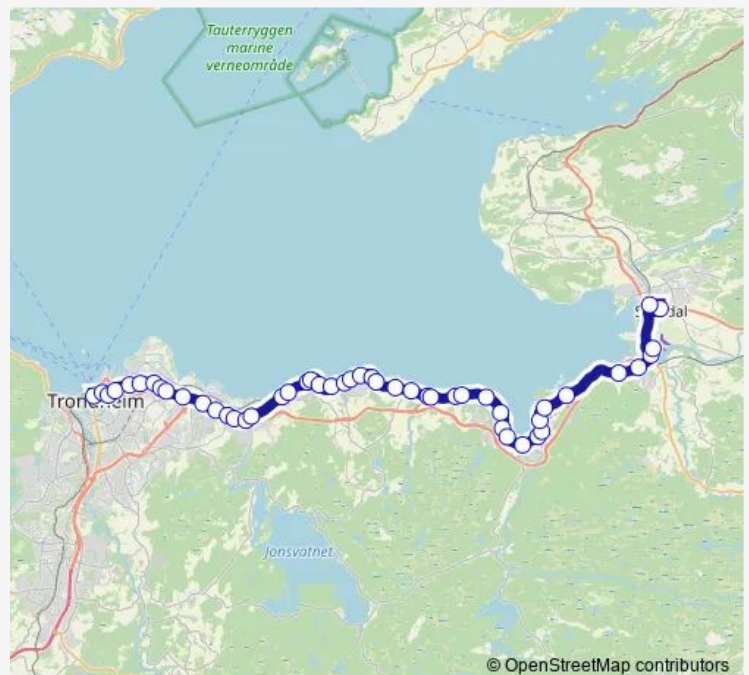

Thursday 03:00-01:00⁺¹

Friday 03:00-01:00⁺¹

Saturday 03:00-01:00⁺¹

Sunday 03:00-01:00⁺¹

Route info

Direction: Dronningens gate

Stops: 49

Trip Duration: 0 hour 57 min

116 — Trondheim- Hommelvik- Stjørdal

Hansensvingen

Vikhammer

Vikhammerløkka

Vikhov

Naustkleiva

Malvik

Haugan