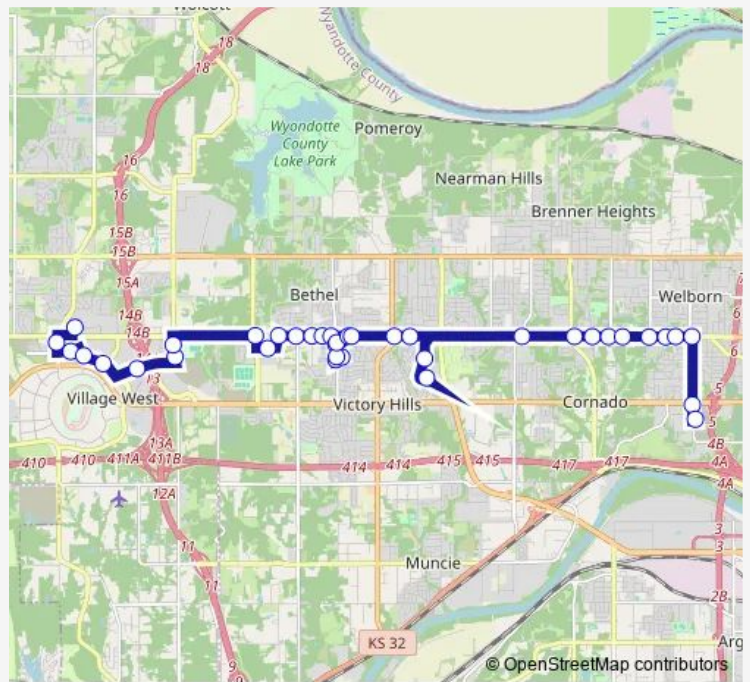

Bus 116 West Parallel

[Go to website](#)

Direction
 Village West Walmart — 47th & State AVE Metrocenter
 Southbound

37 stops

[Open route schedule](#)

- Village West Walmart
- ON N 110th ST AT Village West Apts Sb
- ON Stadium DR AT Village West Prky Eb
- ON Village West Pkwy AT Sunflower Lane Seb
- ON Village West Pkwy AT Prairie Crossing Seb
- ON France Family Drive AT 10300 Cabela Drive
- ON N 98th ST AT 1405 N 98th ST Eastbound
- ON N 98th ST AT 1931 N 98th ST Northbound
- ON Parallel Pkwy AT 90th Eastbound
- ON Providence Medical CTR Circle Dr
- ON Parallel AVE AT N 88th ST Eastbound
- ON Parallel AT N 86th ST Eastbound Nearside
- ON Parallel AVE AT N 85th ST Eastbound
- ON Parallel AVE AT N 83rd ST Eastbound
- ON Parallel AT 81st Eb
- ON N 82nd Btwn Parallel AND Troup Southbound
- ON N 82nd ST AT 1736 Walker Southbound
- Kansas City Kansas Public Library West Wyandotte
- ON N 82nd AT Walker Northbound Nearside
- ON N 82nd AT Troop Nb
- ON Parallel Pkwy Between 81st Terr Eastbound

Route schedule

Village West Walmart — 47th & State AVE Metrocenter
 Southbound

Monday	06:14-19:44
Tuesday	06:14-19:44
Wednesday	06:14-19:44
Thursday	06:14-19:44
Friday	06:14-19:44
Saturday	—
Sunday	—

Route info

Direction: Village West Walmart
 Stops: 37
 Trip Duration: 0 hour 40 min

116 — West Parallel

ON Parallel Pkwy AT 81st ST Eb

ON Parallel Pkwy AT 77th ST Eastbound

ON Parallel Pkwy AT 75th ST Eastbound

ON Campus Blvd AT Parallel Pkwy Southbound

Wednesday 05:30-19:00

Thursday 05:30-19:00

Friday 05:30-19:00

Saturday —

Sunday —

Route info

Direction: 47th & State AVE Metrocenter Southbound

Stops: 38