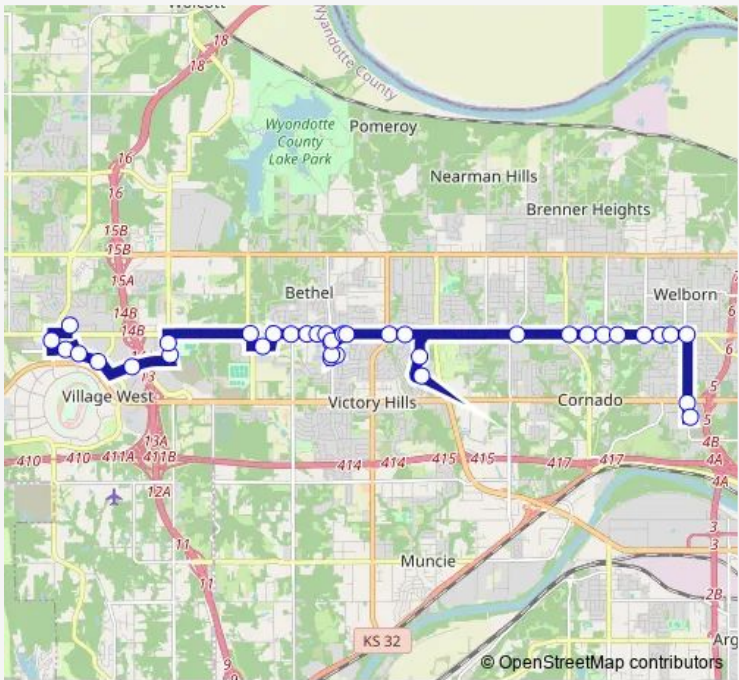

**Bus 116 West Parallel**

[Go to website](#)

**Direction**  
 Village West Walmart — 47th & State AVE Metrocenter  
 Southbound

37 stops

[Open route schedule](#)

- Village West Walmart
- ON N 110th ST AT Village West Apts Sb
- ON Stadium DR AT Village West Prky Eb
- ON Village West Pkwy AT Sunflower Lane Seb
- ON Village West Pkwy AT Prairie Crossing Seb
- ON France Family Drive AT 10300 Cabela Drive
- ON N 98th ST AT 1405 N 98th ST Eastbound
- ON N 98th ST AT 1931 N 98th ST Northbound
- ON Parallel Pkwy AT 90th Eastbound
- ON Providence Medical CTR Circle Dr
- ON Parallel AVE AT N 88th ST Eastbound
- ON Parallel AT N 86th ST Eastbound Nearside
- ON Parallel AVE AT N 85th ST Eastbound
- ON Parallel AVE AT N 83rd ST Eastbound
- ON Parallel AT 81st Eb
- ON N 82nd Btwn Parallel AND Troup Southbound
- ON N 82nd ST AT 1736 Walker Southbound
- Kansas City Kansas Public Library West Wyandotte
- ON N 82nd AT Walker Northbound Nearside
- ON N 82nd AT Troop Nb
- ON Parallel Pkwy Between 81st Terr Eastbound

**Route schedule**  
 Village West Walmart — 47th & State AVE Metrocenter  
 Southbound

Monday	06:14-19:44
Tuesday	06:14-19:44
Wednesday	06:14-19:44
Thursday	06:14-19:44
Friday	06:14-19:44
Saturday	—
Sunday	—

**Route info**  
 Direction: Village West Walmart  
 Stops: 37  
 Trip Duration: 0 hour 40 min

116 — West Parallel **BusMaps**

ON Parallel Pkwy AT 81st ST Eb

ON Parallel Pkwy AT 77th ST Eastbound

ON Parallel Pkwy AT 75th ST Eastbound

## Route info

Direction: 47th &amp; State AVE Metrocenter Southbound

Stops: 38

Trip Duration: 0 hour 44 min

ON Parallel AVE AT N 86th Terr Westbound

ON Parallel AVE AT N 88th ST Westbound

ON Providence Medical CTR DR Westbound