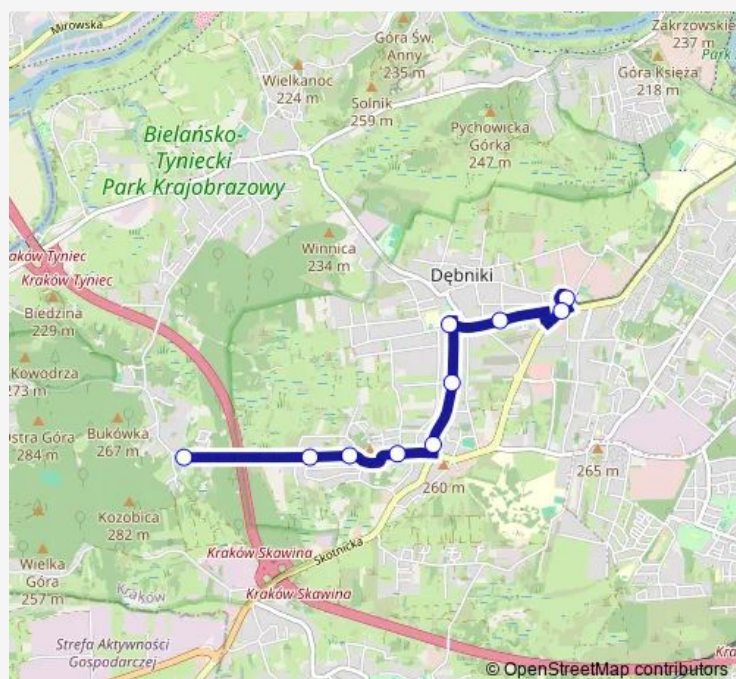

### Route schedule

Czerwone Maki P+R — Podgórk Tynieckie

Monday 06:11-17:48

Tuesday 06:11-17:48

Wednesday 06:11-17:48

Thursday 06:11-17:48

Friday 06:11-17:48

Saturday —

### Route info

Direction: Czerwone Maki P+R

Stops: 10

Trip Duration: 0 hour 12 min