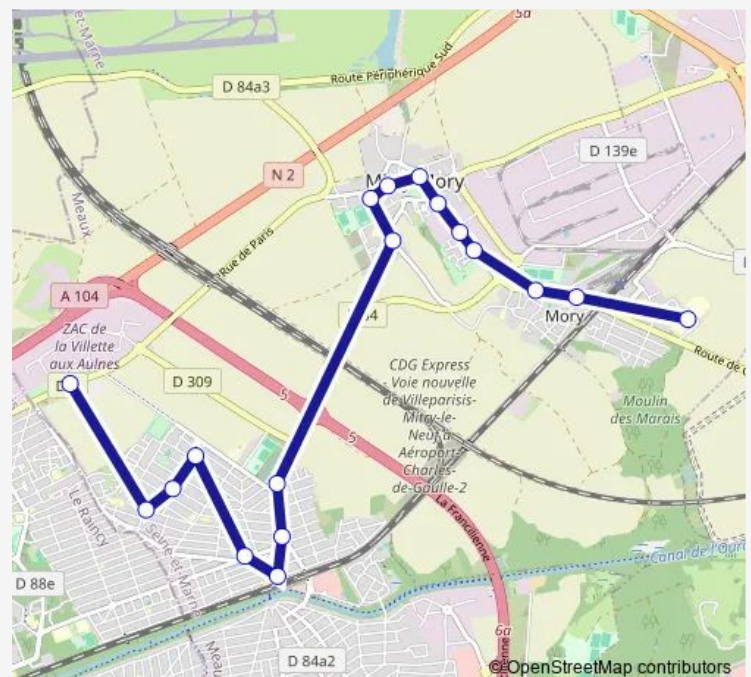

### Route schedule

Collège Langevin/Lycée Balzac — La Villette aux Aulnes

Monday —

Tuesday —

Wednesday 11:40-13:25

Thursday 11:40-18:20

Friday 11:40-18:20

Saturday 12:25

### Route info

Direction: Collège Langevin/Lycée Balzac

Stops: 16

Trip Duration: 0 hour 37 min

**Direction**

La Vilette aux Aulnes — Collège Erik Satie

2 stops

[Open route schedule](#)

## Route info

Direction: La Vilette aux Aulnes

Stops: 2

Trip Duration: 0 hour 5 min

## Route info

Direction: La Villette aux Aulnes

Stops: 18

Trip Duration: 0 hour 36 min

116 Bus time schedules and route maps are available in an offline PDF at [busmaps.com](https://busmaps.com). Use the [busmaps.com](https://busmaps.com) website to see live bus times, train schedule or subway schedule, and step-by-step directions for all public transit in Paris