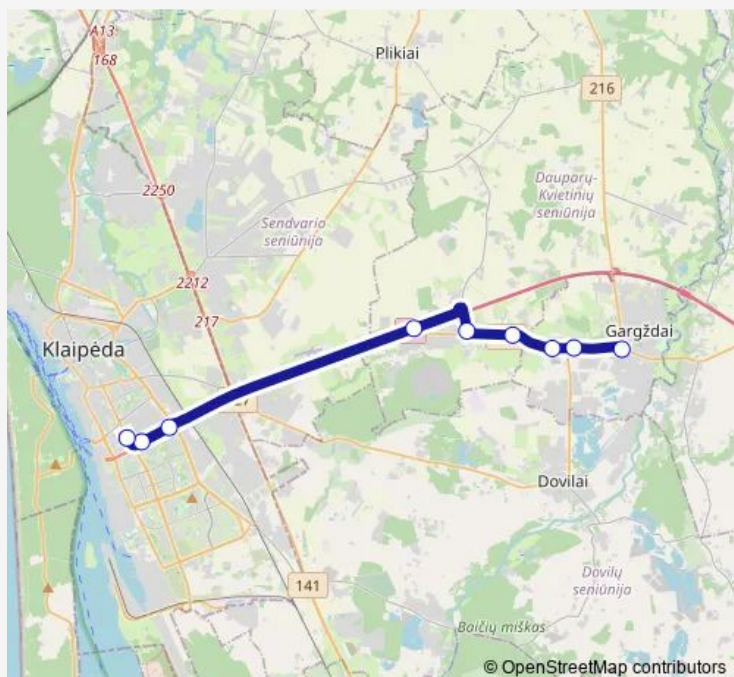

Dauparai

Jonušai

Dainavos st.

Turistų st.

Arenos st.

Route schedule

Gargždų As — Arenos st.

Monday 06:00-21:05

Tuesday 06:00-21:05

Wednesday 06:00-21:05

Thursday 06:00-21:05

Friday 06:00-21:05

Saturday 06:00-20:30

Sunday 06:00-20:30

Route info

Direction: Gargždų As

Stops: 9

Trip Duration: 0 hour 22 min

116 — Gargždai - Klaipėda

BusMaps

Direction

Arenos st. — Gargždai

9 stops

[Open route schedule](#)