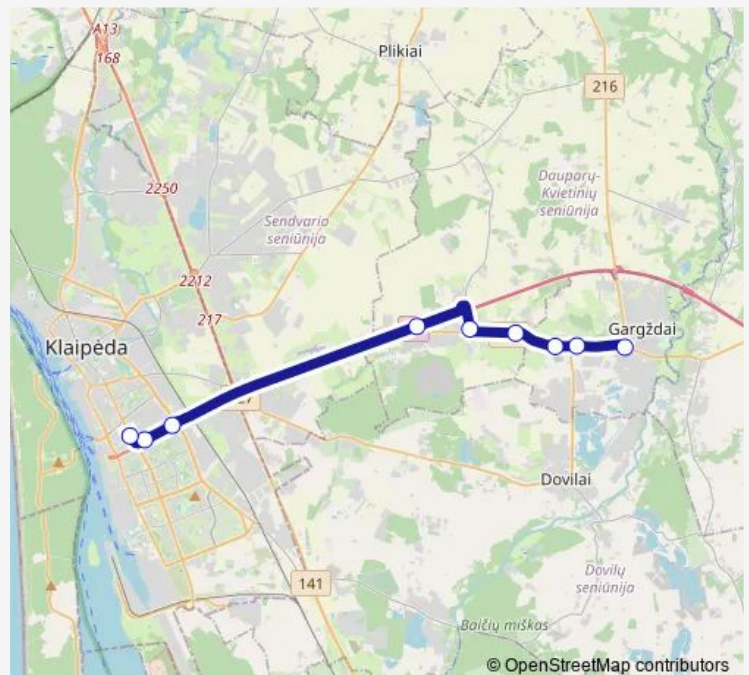

Dauparai

Jonušai

Dainavos st.

Turistų st.

Arenos st.

Route schedule

Gargždų As — Arenos st.

Monday 06:00-21:05

Tuesday 06:00-21:05

Wednesday 06:00-21:05

Thursday 06:00-21:05

Friday 06:00-21:05

Saturday 06:00-20:30

Sunday 06:00-20:30

Route info

Direction: Gargždų As

Stops: 9

Trip Duration: 0 hour 23 min

116 — Gargždai - Klaipėda

BusMaps

Direction

Arenos st. — Gargždai

9 stops

[Open route schedule](#)

Gargždai

Route schedule

Arenos st. — Gargždai

Monday 06:30-21:35

Tuesday 06:30-21:35

Wednesday 06:30-21:35

Thursday 06:30-21:35

Friday 06:30-21:35