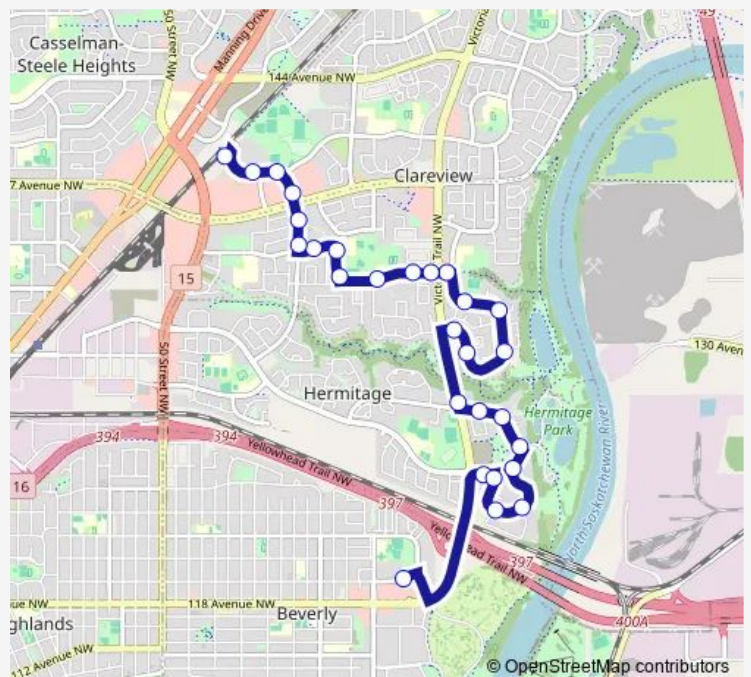

Bus 116 Abbottsfield - East Clareview

Go to website

**Direction**

Abbottsfield Transit Centre Bay B — East Clareview Transit Centre Bay L

28 stops

[Open route schedule](#)

- Abbottsfield Transit Centre Bay B
- Victoria Trail & Hermitage Road
- Hyndman Crescent W Ent & Hermitage Road
- Hyndman Road & Hyndman Crescent
- Hyndman Road & Hyndman Crescent
- Hyndman Crescent & Hermitage Road
- Hooke Road E Ent & Hermitage Road
- 530 Hooke Road
- Howson Crescent & Hooke Road
- Victoria Trail & Hooke Road
- 28 Street & Clareview Road
- Clareview Road W & 129 Avenue
- Clareview Road E & 129 Avenue
- 25 Street & Clareview Road
- 27 Street & Clareview Road E Ent nearside
- Clareview Road & 132a Avenue
- Victoria Trail & 132a Avenue
- 31 Street & 132a Avenue
- 34 Street & 132a Avenue
- 37 Street & 132 Avenue
- 37 Street & 134 Avenue

Route info

Direction: Abbottsfield Transit Centre Bay B

Stops: 28

Trip Duration: 0 hour 20 min

116 — Abbottsfield - East Clareview

40 Street & 134 Avenue

40 Street & 134 Avenue

40 Street & 137 Avenue

40 Street & 137 Avenue

40 Street & 139 Avenue

42 Street & 139 Avenue

East Clareview Transit Centre Bay L

## Route info

Direction: East Clareview Transit Centre Bay L

Stops: 29

Trip Duration: 0 hour 23 min

Victoria Trail & Hermitage Road

34 Street & 118 Avenue

34 Street & 118 Avenue

34 Street & 119 Avenue