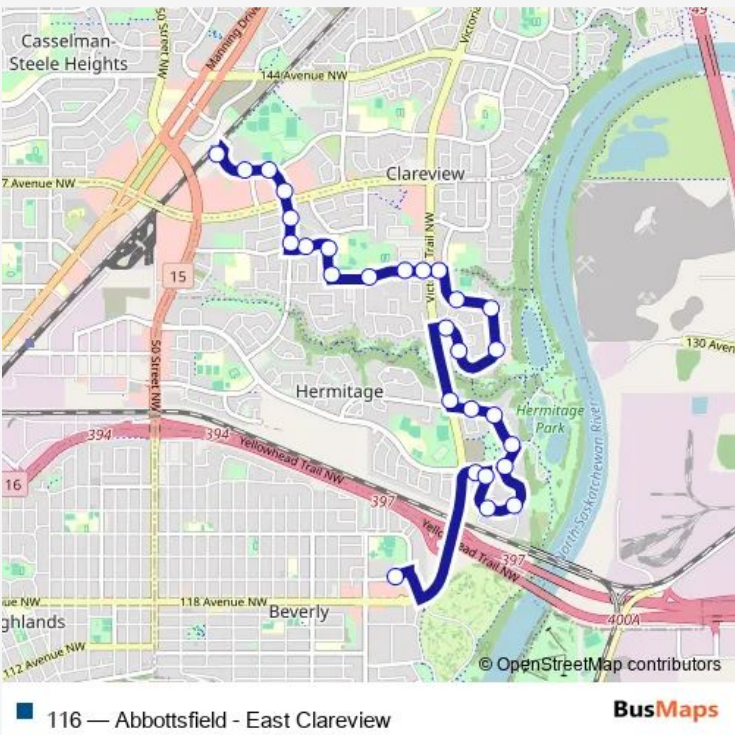

**Route schedule**  
 Abbottsfield Transit Centre Bay B — East Clareview Transit Centre Bay L

|           |                           |
|-----------|---------------------------|
| Monday    | 05:29-00:21 <sup>+1</sup> |
| Tuesday   | 05:29-00:21 <sup>+1</sup> |
| Wednesday | 05:29-00:21 <sup>+1</sup> |
| Thursday  | 05:29-00:21 <sup>+1</sup> |
| Friday    | 05:29-00:21 <sup>+1</sup> |
| Saturday  | 06:00-23:46               |
| Sunday    | 06:45-20:43               |

**Route info**

Direction: Abbottsfield Transit Centre Bay B

Stops: 28

Trip Duration: 0 hour 19 min

40 Street & 134 Avenue

40 Street & 134 Avenue

40 Street & 137 Avenue

40 Street & 137 Avenue

40 Street & 139 Avenue

42 Street & 139 Avenue

East Clareview Transit Centre Bay L

## Route info

Direction: East Clareview Transit Centre Bay L

Stops: 29

Trip Duration: 0 hour 21 min

Victoria Trail & Hermitage Road

34 Street & 118 Avenue

34 Street & 118 Avenue

34 Street & 119 Avenue