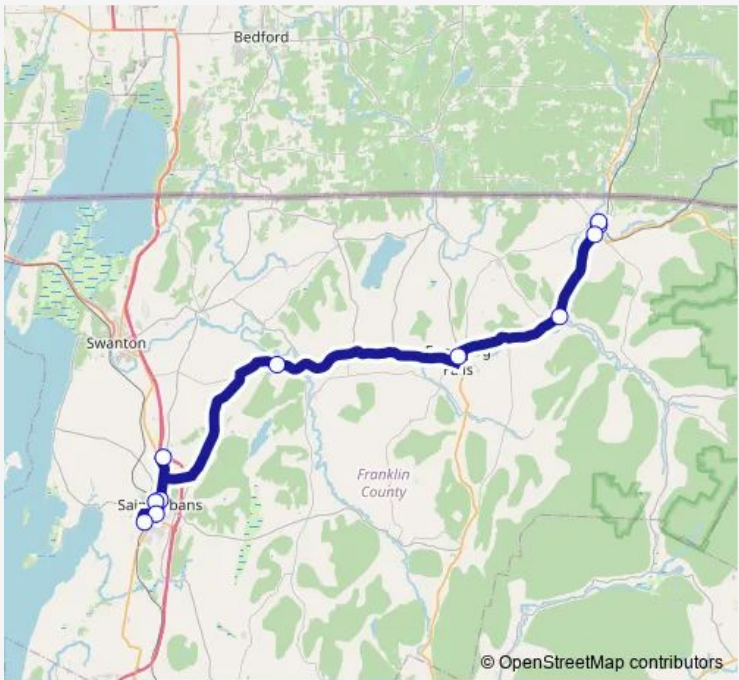

**Bus 116 Richford / St Albans Commuter**

[Go to website](#)

**Direction**  
 Wetherby's/Mac's Richford — St. Albans Industrial Park (Peerless)  
 11 stops  
[Open route schedule](#)

- Wetherby's/Mac's Richford
- Laundromat
- Pinnacle Peddler
- East Berkshire Mobil
- Jolley Short Stop
- Pauline's Valero
- Highgate Commons
- City Hall St. Albans
- Food City
- South Main Street at St. Albans Police Department
- St. Albans Industrial Park (Peerless)

**Route schedule**  
 Wetherby's/Mac's Richford — St. Albans Industrial Park (Peerless)

Monday	05:25
Tuesday	05:25
Wednesday	05:25
Thursday	05:25
Friday	05:25
Saturday	—
Sunday	—

**Route info**  
 Direction: Wetherby's/Mac's Richford  
 Stops: 11  
 Trip Duration: 0 hour 57 min

**Direction**

St. Albans Industrial Park (Peerless) — Laundromat

9 stops

[Open route schedule](#)

St. Albans Industrial Park (Peerless)

Food City

Main Street at Bank Street

Pauline's Valero

Tuesday 16:15

Wednesday 16:15

Thursday 16:15

Friday 16:15

Saturday —

Sunday —

**Route info**

Direction: St. Albans Industrial Park (Peerless)