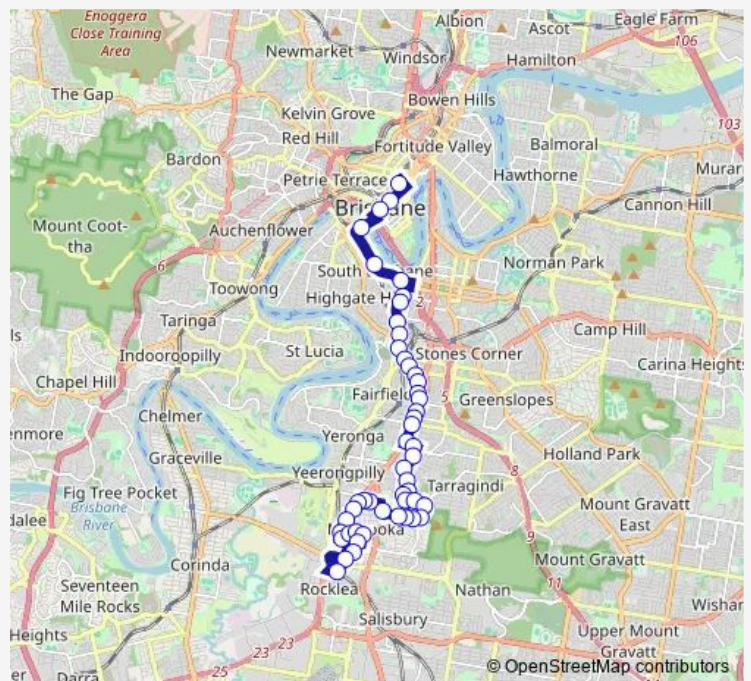

Tarragindi Rd at La Monte Street, stop 30b

Homestead St near Kine St, stop 30a

Route schedule

Brooke St at Rocklea Railway, stop 47 — Wickham Street Stop 228 near Brunswick

Monday 06:07-08:19

Tuesday 06:07-08:19

Wednesday 06:07-08:19

Thursday 06:07-08:19

Friday 06:07-08:19

Saturday —

Sunday —

Route info

Direction: Brooke St at Rocklea Railway, stop 47

Stops: 51

Trip Duration: 0 hour 53 min

116 — Rocklea - City/Valley

Woodridge St at Woodlea Street, stop 30

Nicholls St near Millicent St, stop 29

Beverley Hill St near Millicent St, stop 28

Glendale Gr near Moorland St, stop 27a

Glendale Gr at MacKenzie Place, stop 27

Sarah St at Hamlet Street, stop 26

Cracknell Rd at Horatio Street, stop 25b

Ipswich Rd at Chardons Corner

Ipswich Rd at Venner - Waterton, stop 24

Ipswich Rd at Ekibin Road, stop 23