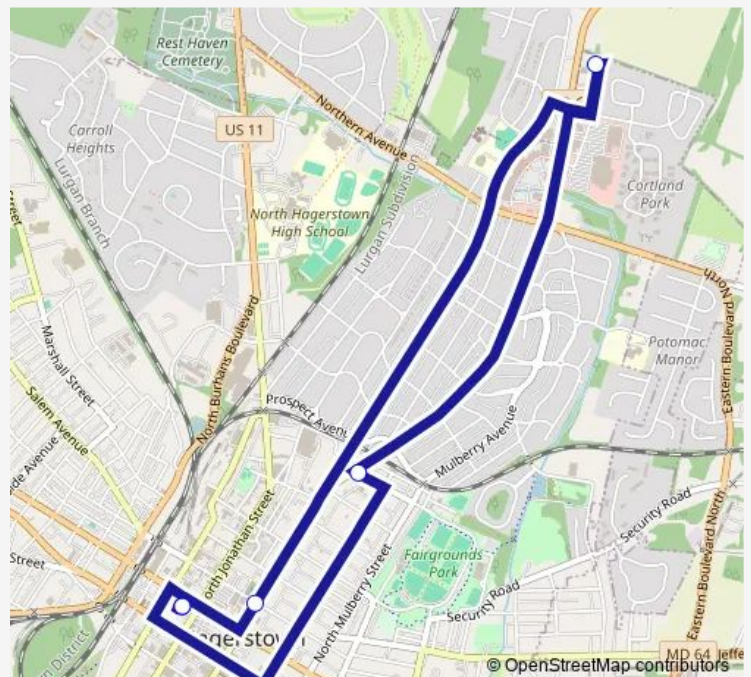

### Direction

Transfer Center — Transfer Center

5 stops

[Open route schedule](#)

Transfer Center

Fairground & Potomac

Conomar Drive

Potomac & Church

### Route schedule

Transfer Center — Transfer Center

Monday 06:45-17:45

Tuesday 06:45-17:45

Wednesday 06:45-17:45

Thursday 06:45-17:45

Friday 06:45-17:45

Saturday 09:45-17:45

### Route info

Direction: Transfer Center

Stops: 5

Trip Duration: 0 hour 30 min

116 — Long Meadow Via Locust

116 Bus time schedules and route maps are available in an offline PDF at [busmaps.com](https://busmaps.com). Use the [busmaps.com](https://busmaps.com) website to see live bus times, train schedule or subway schedule, and step-by-step directions for all public transit in Hagerstown