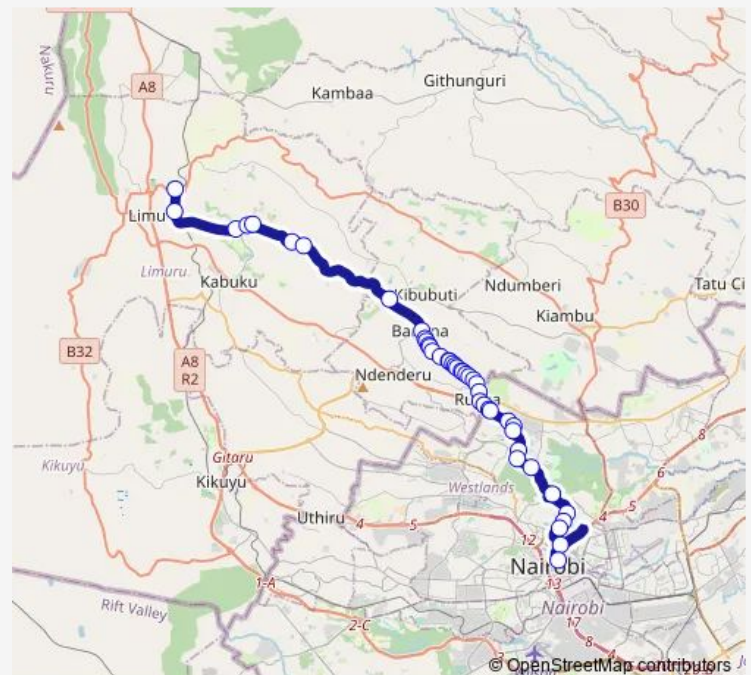

Mary Immaculate Secondary School/Muchatha

Life Sanctuary/Muchatha

Total/Muchatha

Route schedule

Limuru Terminus — Koja

Monday 06:00

Tuesday 06:00

Wednesday 06:00

Thursday 06:00

Friday 06:00

Saturday 06:00

Sunday 06:00

Route info

Direction: Limuru Terminus

Stops: 43

Trip Duration: 1 hour 17 min

116 — Koja-Ngara-Banana-Limuru

National Oil/Muchatha

Kwa Jeki

Guango

Pefa/All Nations/Muchatha

Gathanga Stage/Kiambea

Velvet Lounge/Kigwaru

Ruaka/Banana Junction/Tuskys Supermarket

Route info

Direction: Koja

Stops: 52

Trip Duration: 1 hour 21 min

Guango

Kwa Njoki

Kwa Kanisa ACK/National Oil

Muchatha Shopping Centre