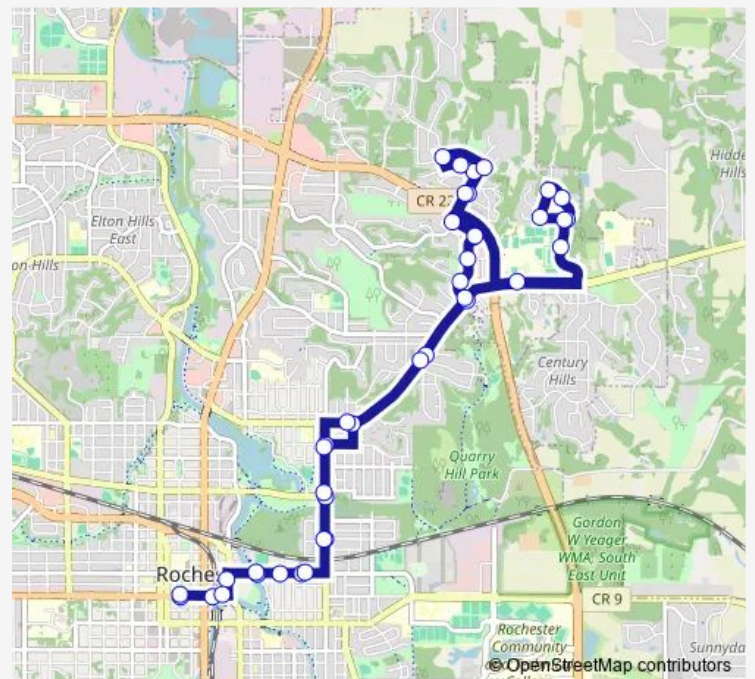

Direction

Pwtoc Depot — Darcy DR NE AND Cassidy DR Ne

2 stops

[Open route schedule](#)

Pwtoc Depot

Darcy DR NE AND Cassidy DR Ne

Route schedule

Pwtoc Depot — Darcy DR NE AND Cassidy DR Ne

Monday	05:12
Tuesday	05:12
Wednesday	05:12
Thursday	05:12
Friday	05:12
Saturday	—
Sunday	—

Route info

Direction: Pwtoc Depot

Stops: 2

Trip Duration: 0 hour 10 min

Direction

Downtown Transit CTR C — Pwtoc Depot

Thursday 07:37

Friday 07:37

Saturday —

Sunday —

Route info

Direction: Downtown Transit CTR D

Stops: 38

Trip Duration: 0 hour 40 min

Friday 05:22-18:15

Saturday —

Sunday —

Route info

Direction: Downtown Transit CTR D

Stops: 39

Trip Duration: 0 hour 40 min

Viola HTS DR AND N OF 26 ST Ne