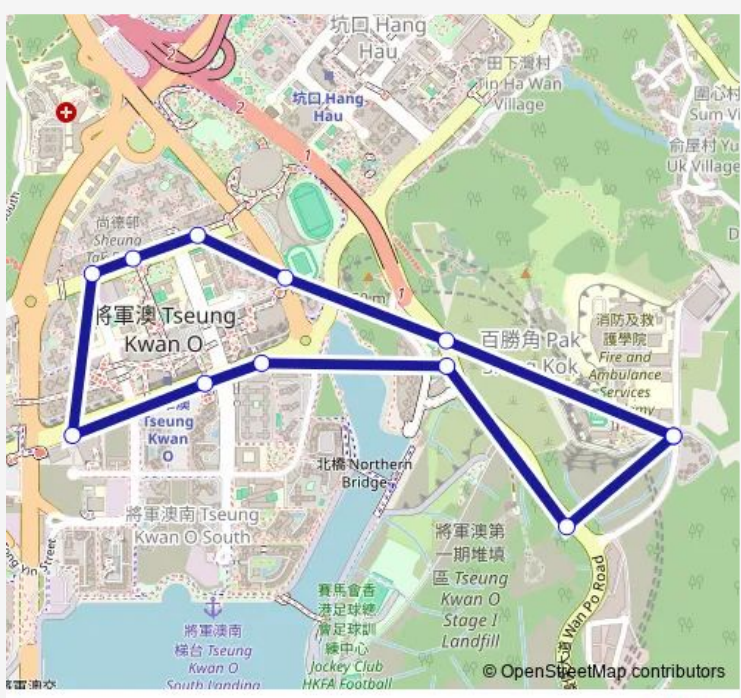

**Bus 116 PAK Shing KOK - Tseung Kwan O Station (Circular)**

[Go to website](#)

**Direction**  
 PAK Shing KOK Road (Northbound) — PAK Shing KOK Road (Northbound)  
 12 stops  
[Open route schedule](#)

- PAK Shing KOK Road (Northbound)
- WAN PO Road, Near PAK Shing KOK Road|Bus LAY-BY ON WAN PO Road Near PAK Shing KOK Road|Bus LAY-BY ON WAN PO Road Near PAK Shing KOK Road
- WAN PO Road, Near Creative Secondary School|Bus LAY-BY ON WAN PO Road Near Creative Secondary School |Bus LAY-BY ON WAN PO Road Near Creative Secondary School|Wan PO Road, Outside Creative Secondary School
- PO YAP Road Outside Bauhinia Garden|Bus LAY-BY ON PO YAP Road Outside Bauhinia Garden
- BUS LAY-BY ON PO YAP Road Opposite TO Tseung Kwan O Station
- PO YAP Road, Opposite Tseung Kwan O Plaza|Bus LAY-BY ON PO YAP Road Opposite TO Park Central
- BUS LAY-BY ON Tong Ming Street Outside Sheung TAK Estate Sheung Shun House
- BUS LAY-BY ON Tong Ming Street Outside TKO Spot |Tong Ming Street, Outside TKO Spot
- BUS LAY-BY ON Tong Ming Street Outside Sheung TAK Estate Sheung CHI House
- BUS LAY-BY ON PO Hong Road Outside Tseung Kwan O Sports Ground Opposite TO Beverly Garden Block 6 |PO Hong Road, Outside Tseung Kwan O Sports Ground
- WAN PO Road, Opposite Oscar BY THE Sea|Bus LAY-BY ON WAN PO Road Opposite TO Creative Secondary School
- PAK Shing KOK Road (Northbound)

Route schedule  
 PAK Shing KOK Road (Northbound) — PAK Shing KOK Road (Northbound)

Monday	07:00-19:00
Tuesday	07:00-19:00
Wednesday	07:00-19:00
Thursday	07:00-19:00
Friday	07:00-19:00
Saturday	07:00-19:00
Sunday	07:00-19:00

**Route info**  
 Direction: PAK Shing KOK Road (Northbound)  
 Stops: 12  
 Trip Duration: 0 hour 17 min

116 — PAK Shing KOK - Tseung Kwan O Station (Circular) **BusMaps**