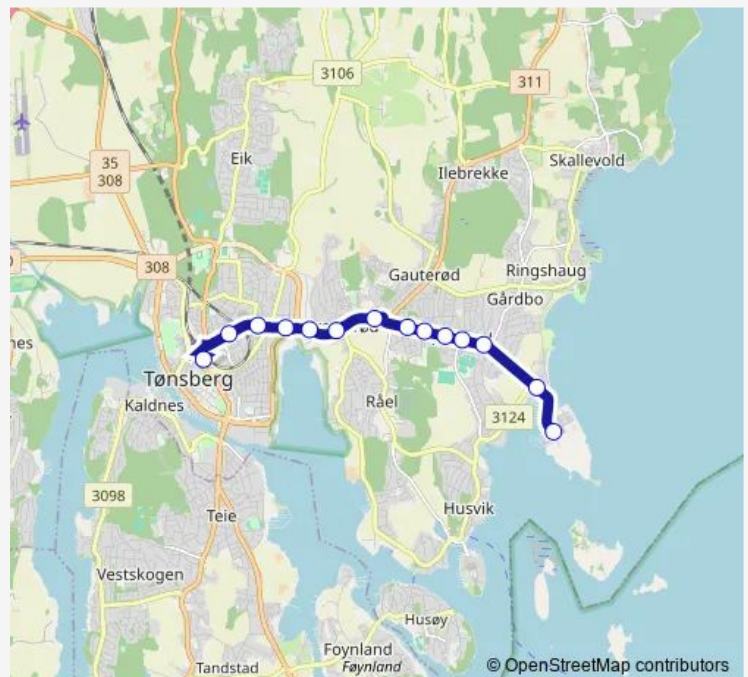

Thursday 07:15

Friday 07:15

Saturday —

Sunday —

Route info

Direction: Vallø

Stops: 14

Trip Duration: 0 hour 15 min