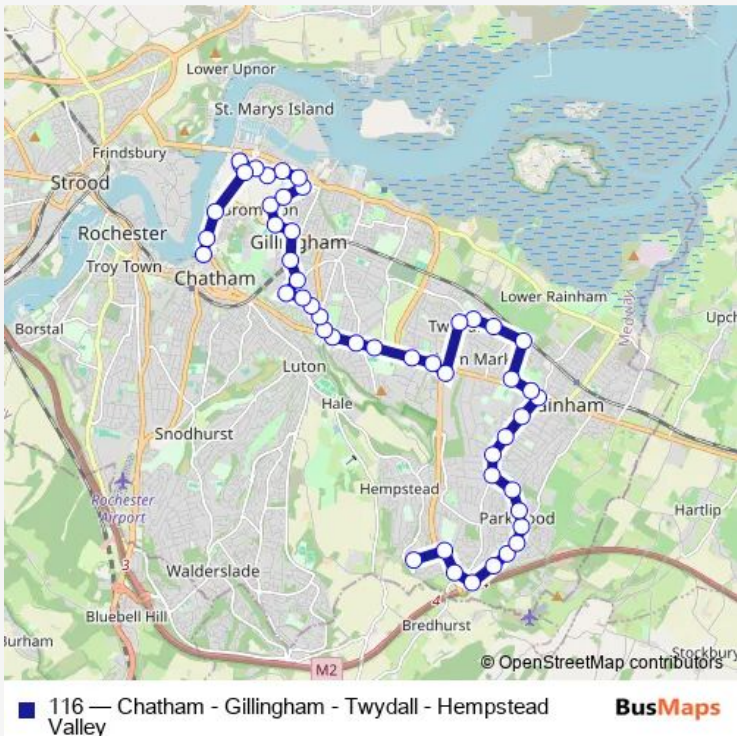

Bus 116 Chatham - Gillingham - Twydall - Hempstead Valley

[Go to website](#)

Direction
 Hempstead Valley Shopping Centre — Waterfront Bus Station
 49 stops
[Open route schedule](#)

- Hempstead Valley Shopping Centre
- Kenyon Walk
- Fowler Close
- Deanwood Drive bottom
- Hawbeck Road
- St Augustine School
- Nares Road
- Lovelace Close
- Shopping Centre
- Campleshon Road
- Deanwood Drive Top
- Lyndhurst Avenue
- Highfield Road
- Broadview Shops
- Manor Farm
- Roberts Road
- Danson Way
- Monmouth Close
- Beechings Green
- Wingham Close
- Shops

Route schedule
 Hempstead Valley Shopping Centre — Waterfront Bus Station

Monday	06:57-18:01
Tuesday	06:57-18:01
Wednesday	06:57-18:01
Thursday	06:57-18:01
Friday	06:57-18:01
Saturday	07:51-17:51
Sunday	—

Route info
 Direction: Hempstead Valley Shopping Centre
 Stops: 49
 Trip Duration: 1 hour 1 min

Tesco

Eastcourt Lane

Featherby Road South

Woodlands Road South end

Barnsole Road

Jezreels

Jezreels Canterbury Street

Saturday 07:40-16:40

Sunday —

Route info

Direction: Chatham Railway Station

Stops: 49

Trip Duration: 1 hour 7 min

Woodlands Road South end

Featherby Road South