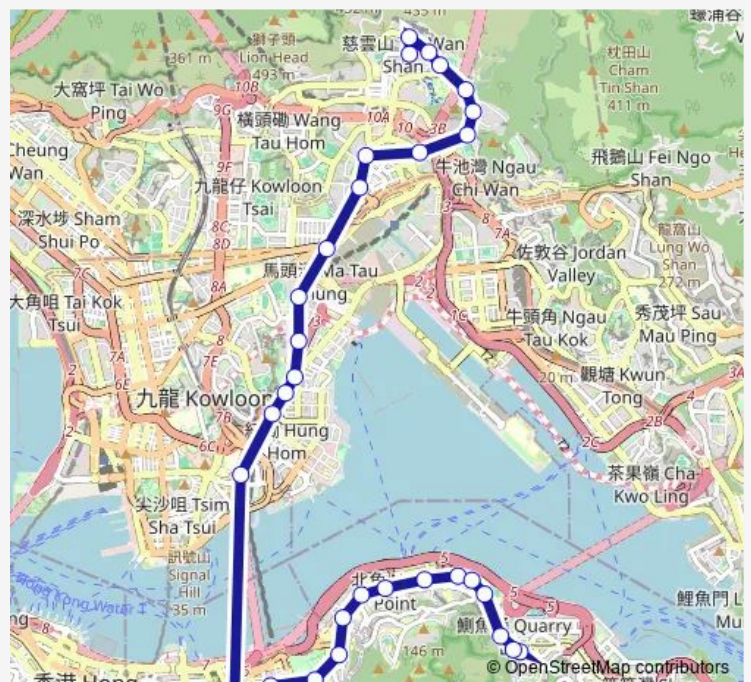

[Ctb] Healthy Gardens, King'S Road[[Kmb+Ctb] Healthy Gardens/
Healthy Gardens, King'S Road

[Ctb] Metropole Building, King'S Road[[Kmb+Ctb] Metropole Building/
Metropole Building, King'S Road

[Ctb] Cheung Hong Street, King'S Road[[Kmb+Ctb] Cheung Hong Street/
Cheung Hong Street, King'S Road

[Ctb] Fortress Hill Station, King'S Road[[Kmb+Ctb] Fortress Hill Station/
Fortress Hill Station, King'S Road[[Kmb] Fortress Hill Station

[Ctb] Tsing Fung Street, King'S Road[[Kmb+Ctb] Tsing Fung Street/
Tsing Fung Street, King'S Road[[Kmb] Tsing Fung Street

[Ctb] Hong Kong Central Library, Causeway Road[[Kmb+Ctb] Hong Kong Central Library/
Hong Kong Central Library, Causeway Road[[Kmb] Hong Kong Central Library

[Ctb] YEE WO Street[[Kmb+Ctb] YEE WO Street/
Yee WO Street[[Kmb] YEE WO Street

Route schedule

[Kmb+Ctb] Quarry BAY BUS Terminus/
Quarry Bay — [Ctb] TSZ WAN Shan (Central)[[Kmb+Ctb] TSZ WAN Shan (Central) BUS Terminus/
Tsz WAN Shan (Central)[[Kmb] TSZ WAN Shan (Central) BUS Terminus

Monday	06:30-23:30
Tuesday	06:30-23:30
Wednesday	06:30-23:30
Thursday	06:30-23:30
Friday	06:30-23:30
Saturday	06:30-23:58
Sunday	06:30-23:30

Route info

Direction: [Kmb+Ctb] Quarry BAY BUS Terminus/
Quarry Bay

Stops: 32

Trip Duration: 1 hour 6 min