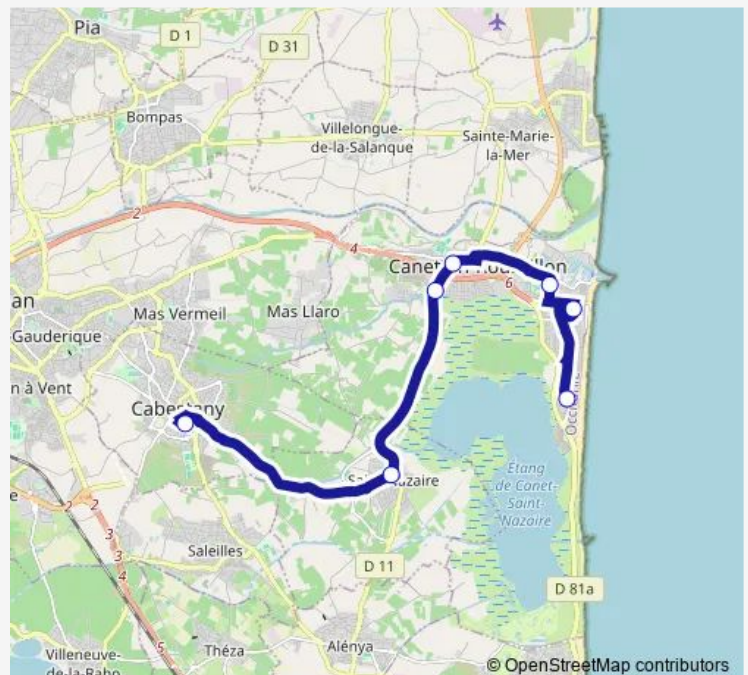

Bus 116 Canet - Collège Casals

[Go to website](#)

Direction

HLM Canet — Collège Pablo Casals

8 stops

[Open route schedule](#)

HLM Canet

Canet Plage

Monday —

Tuesday —

Wednesday 07:20

Thursday —

Friday —

Saturday —

Sunday —

Route info

Direction: HLM Canet

Stops: 8

Trip Duration: 0 hour 30 min

Direction

Collège Pablo Casals — Marena

7 stops

[Open route schedule](#)

Collège Pablo Casals