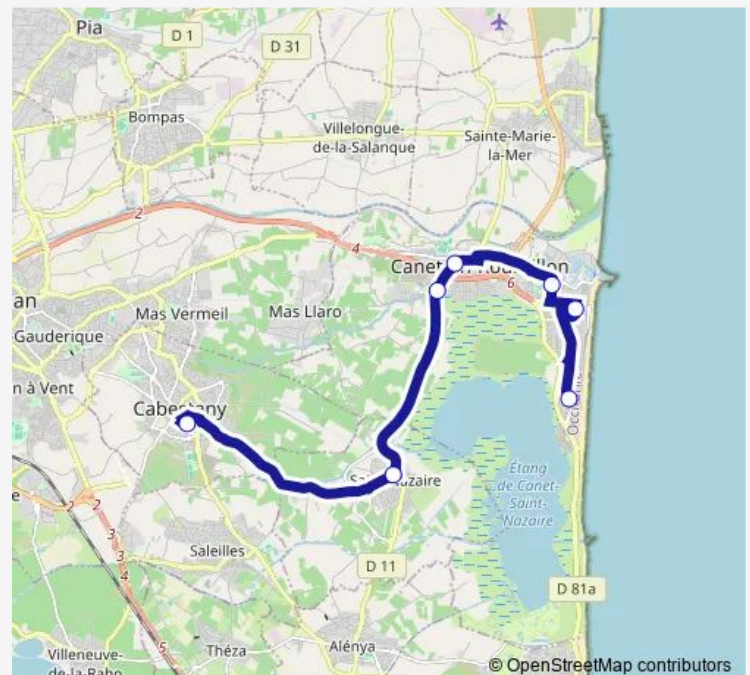

Bus 116 Canet - Collège Casals

[Go to website](#)

Direction

HLM Canet — Collège Pablo Casals

8 stops

[Open route schedule](#)

HLM Canet

Canet Plage

Monday —

Tuesday —

Wednesday 07:20

Thursday —

Friday —

Saturday —

Sunday —

Route info

Direction: HLM Canet

Stops: 8

Trip Duration: 0 hour 30 min

Direction

Collège Pablo Casals — Marenda

7 stops

[Open route schedule](#)

Collège Pablo Casals

Monday 17:05

Tuesday 17:05

Wednesday 12:05

Thursday 17:05

Friday 17:05

Saturday —

Sunday —

Route info