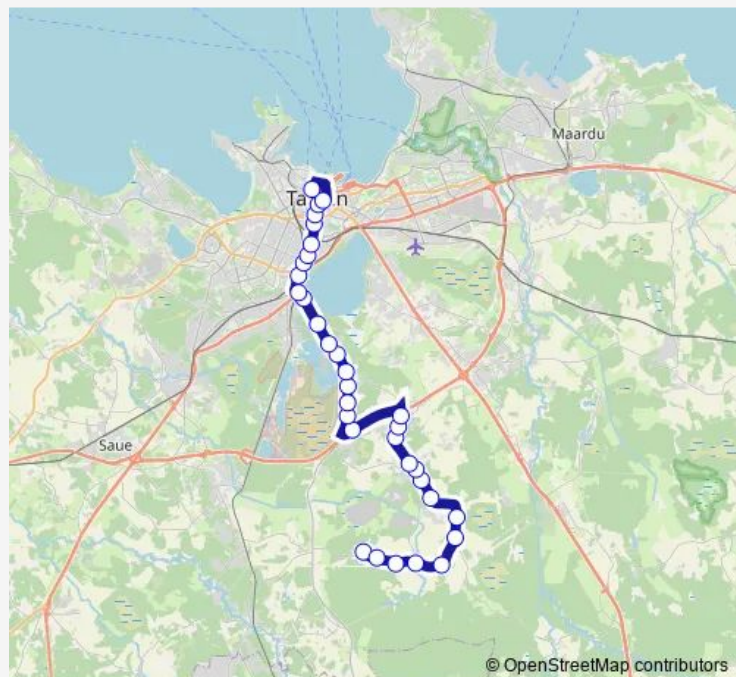

### Route schedule

Sookaera — Balti jaam (train station)

Monday	06:00-00:25 <sup>+1</sup>
Tuesday	06:00-00:25 <sup>+1</sup>
Wednesday	06:00-00:25 <sup>+1</sup>
Thursday	06:00-00:25 <sup>+1</sup>
Friday	06:00-00:25 <sup>+1</sup>
Saturday	06:35-22:20
Sunday	06:35-22:20

### Route info

Direction: Sookaera

Stops: 33

Trip Duration: 0 hour 57 min

© OpenStreetMap contributors

Raku

Liivametsa

Viljandi maantee