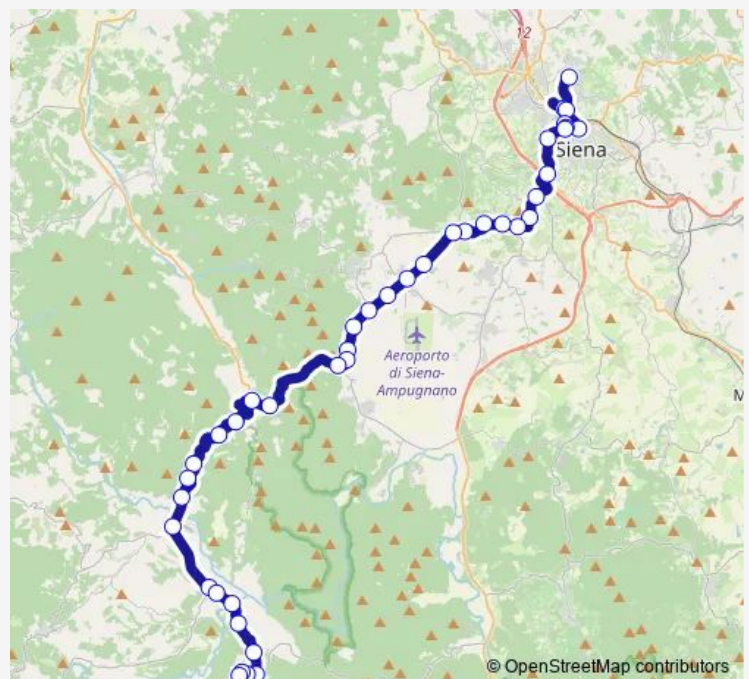

### Route schedule

Policlinico Le Scotte — Monticiano V.Borgianni Cap.

Monday 17:30-19:55

Tuesday 17:30-19:55

Wednesday 17:30-19:55

Thursday 17:30-19:55

Friday 17:30-19:55

Saturday 17:30-19:55

### Route info

Direction: Policlinico Le Scotte

Stops: 41

Trip Duration: 1 hour 0 min

Cerboni

Rosia

Casa Cantoniera

Bv. Spannocchia