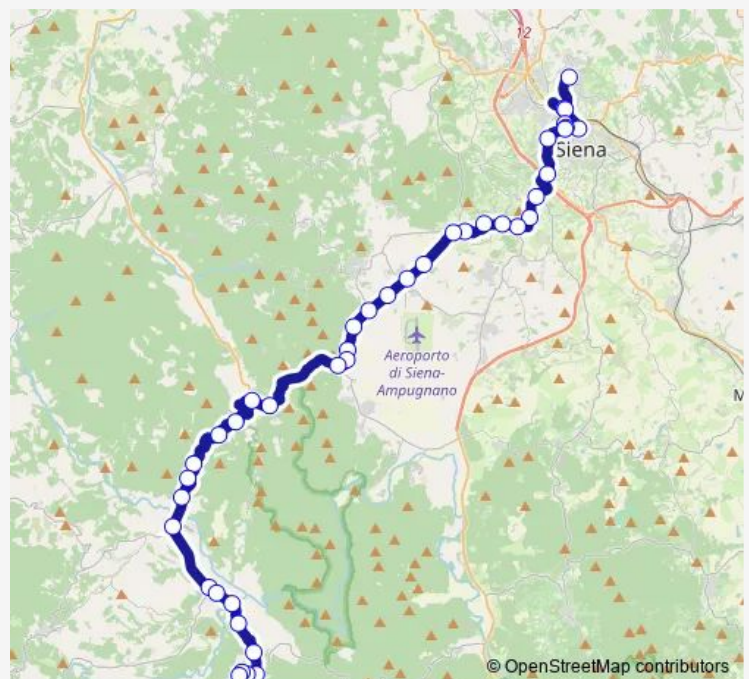

Ruspaglio

Casa Al Pino

Malignano

Consorzio Agrario

Route schedule

Policlinico Le Scotte — Monticiano V.Borgianni Cap.

Monday 17:30-19:55

Tuesday 17:30-19:55

Wednesday 17:30-19:55

Thursday 17:30-19:55

Friday 17:30-19:55

Saturday 17:30-19:55

Sunday —

Route info

Direction: Policlinico Le Scotte

Stops: 41

Trip Duration: 1 hour 0 min

Cerboni

Rosia

Casa Cantoniera

Bv. Spannocchia

Col.Montarrenti

Bv.Pentolina

Montebello