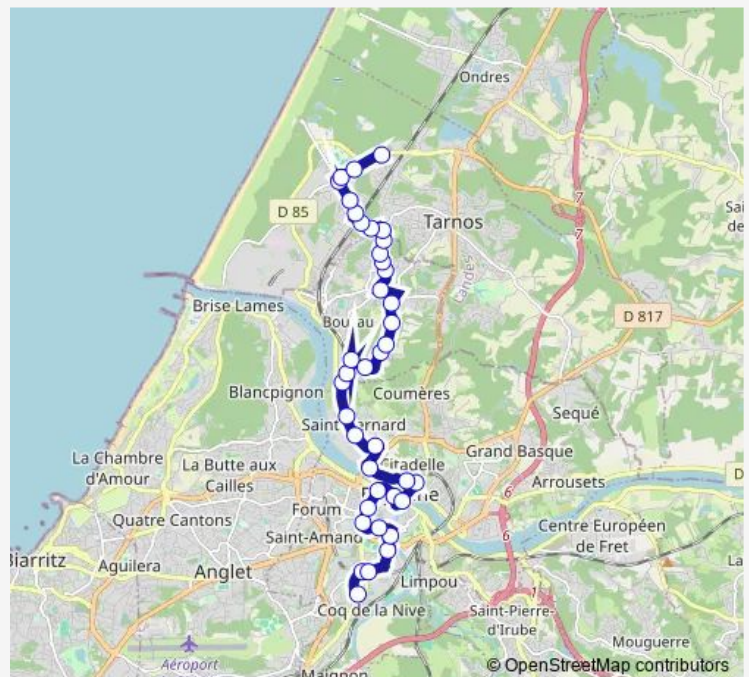

Pont St-Bernard

### Route schedule

La Plaine — Marrac

Monday 06:38-07:43

Tuesday 06:38-07:43

Wednesday 06:38-07:43

Thursday 06:38-07:43

Friday 06:38-07:43

Saturday —

### Route info

Direction: La Plaine

Stops: 36

Trip Duration: 0 hour 57 min

116 — Tarnos La Plaine - Cassin - Bayonne Marrac

Chapelle St-Bernard

Soeurs Blanches

Barriere Sncf St-Bernard

## Route info

Direction: Marrac

Stops: 39

Trip Duration: 0 hour 48 min

Castaings

4 Vents

Aragon

Canditte