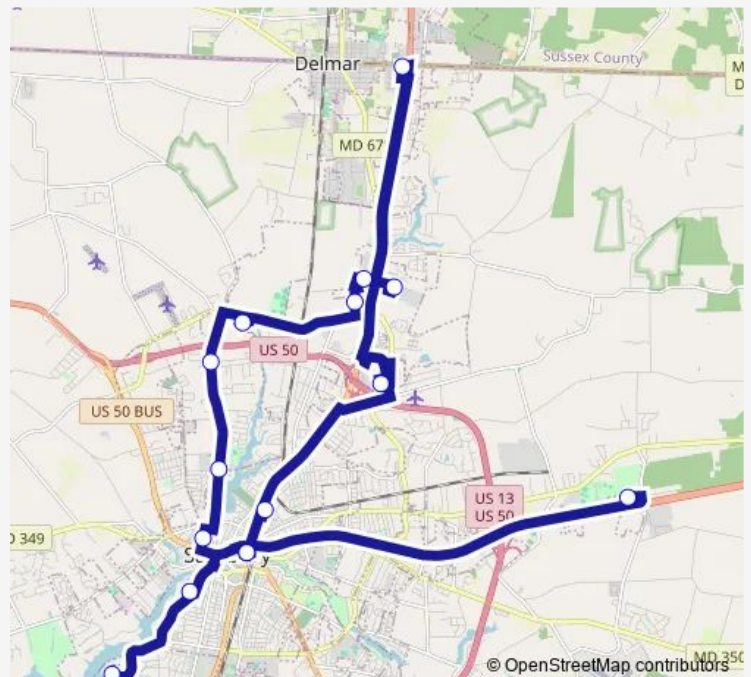

Route schedule

Shore Transit Bus Terminal — Calvert Street

Monday 07:00

Tuesday 07:00

Wednesday 07:00

Thursday 07:00

Friday 07:00

Saturday —

Sunday —

Route info

Direction: Shore Transit Bus Terminal

Stops: 10

Trip Duration: 0 hour 57 min

116 — West Salisbury & Delmar

Direction

Calvert Street — Shore Transit Bus Terminal

12 stops

[Open route schedule](#)

Calvert Street

E. S. Adkins Business Center

Centre @ Salisbury (Dick's Sporting Good's)

Target / Addison Court Apts. @ Jasmine Dr.

Rite Aid - Delmar

Walmart - Salisbury

Direction: Calvert Street

Stops: 12

Trip Duration: 1 hour 3 min

Direction

Shore Transit Bus Terminal — Calvert Street

15 stops

[Open route schedule](#)

Shore Transit Bus Terminal