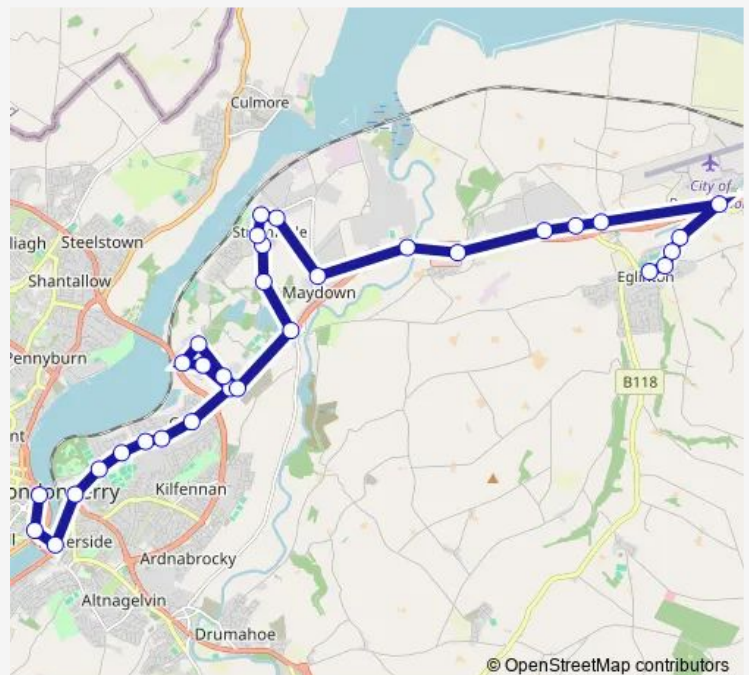

Bus 145a Eglinton - Foyle Street Buscentre

[Go to website](#)

Direction

Peace Park — Main Street

32 stops

[Open route schedule](#)

- Peace Park
- John Street
- Waterside House
- May Street
- St Columb's Park
- Cricket Club
- Clooney Base
- Bayview House
- Bridgewater
- Gransha Gate
- Waterside Hospital
- Lakeview
- Gransha Park
- Gransha Park
- Rosses Gate
- Enagh Lough
- Westlake
- Eastbank
- Clonmeen Drive
- Moyglass Place
- Moymore Place

Route schedule

Peace Park — Main Street

Monday	07:00-13:40
Tuesday	07:00-13:40
Wednesday	07:00-13:40
Thursday	07:00-13:40
Friday	07:00-13:40
Saturday	—
Sunday	—

Route info

Direction: Peace Park

Stops: 32

Trip Duration: 0 hour 40 min

145a — Eglinton - Foyle Street Buscentre

Maydown Road

Curry's Farm

65-73 Clooney Road

Campsie Industrial Estate

Industrial Estate

Station Road

Longfield Clooney Road

Monday 07:40-17:05

Tuesday 07:40-17:05

Wednesday 07:40-17:05

Thursday 07:40-17:05

Friday 07:40-17:05

Saturday —

Sunday —

Route info