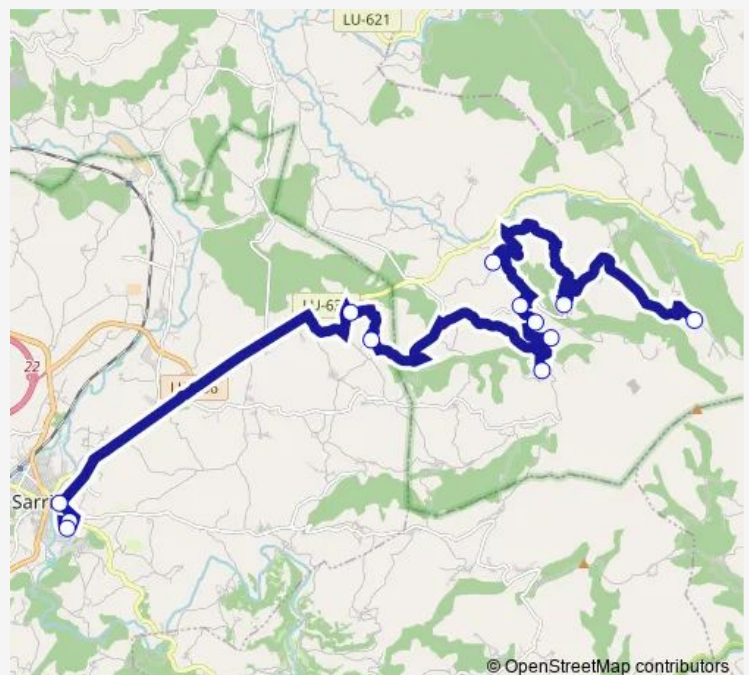

IES Xograr Afonso Gómez d

Route schedule

Cruce Armada — IES Xograr Afonso Gómez d

Monday	07:50
Tuesday	07:50
Wednesday	07:50
Thursday	07:50
Friday	07:50
Saturday	—
Sunday	—

Route info

Direction: Cruce Armada

Stops: 12

Trip Duration: 0 hour 40 min

Direction

IES Xograr Afonso Gómez d — Cruce Armada

12 stops

[Open route schedule](#)

IES Xograr Afonso Gómez d

Ceip Frei Luís de Granada

Centro Saúde Sarria

SAN Antolín

Goimil

Vilouzan

Augalevada

Santalla DE Lagos

RIO (Cruce DE Santalla)

Vigo DE Gallegos

Stops: 12

Trip Duration: 0 hour 40 min

XG727005 Bus time schedules and route maps are available in an offline PDF at busmaps.com. Use the busmaps.com website to see live bus times, train schedule or subway schedule, and step-by-step directions for all public transit in Lancara