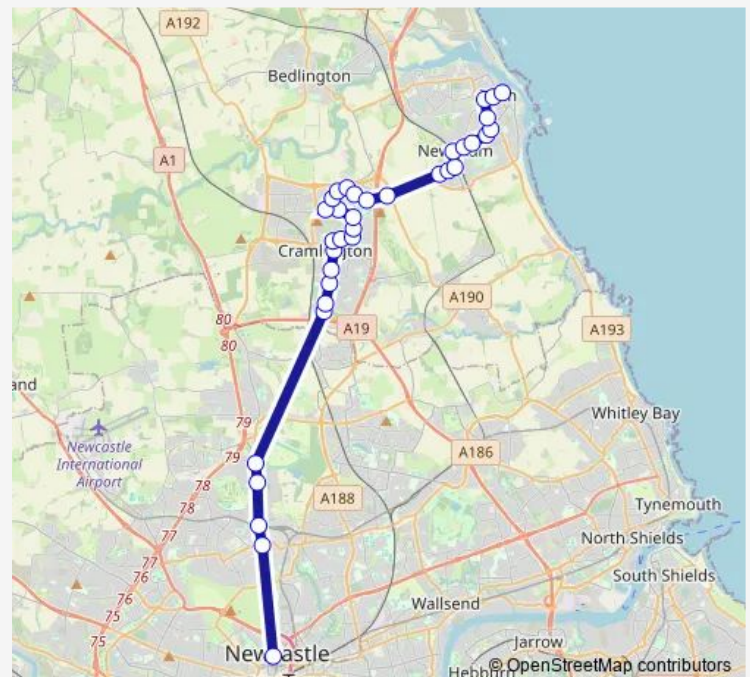

Tavistock Walk

### Route schedule

Bus station — Haymarket Bus Station

Monday 05:39-23:25

Tuesday 05:39-23:25

Wednesday 05:39-23:25

Thursday 05:39-23:25

Friday 05:39-23:25

Saturday 06:40-23:25

### Route info

Direction: Bus station

Stops: 35

Trip Duration: 0 hour 58 min

X11 — Blyth - Newcastle

Parkside

Parkside Glade

East West Link Road

## Route info

Direction: Haymarket Bus Station

Stops: 35

Trip Duration: 0 hour 54 min

Newcastle Road

Black Diamond

West Drive

Sea Horse