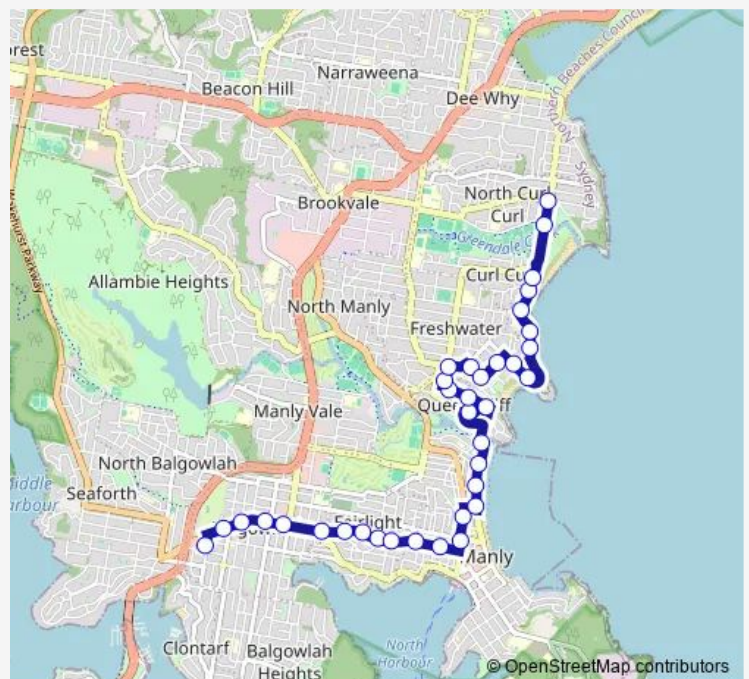

Tuesday 15:28

Wednesday 15:28

Thursday 15:28

Friday 15:28

Saturday —

Sunday —

Route info

Direction: Nbsc Balgowlah Boys, Maretimo St, Stand 4

Stops: 36

Trip Duration: 0 hour 31 min

685n — Balgowlah Boys High to North Curl Curl

Crown Reserve Playground, Crown Rd

Dowling St Opp Hill St

Dowling St At Lawrence St

Moore Rd At Murray Rd

Moore Rd At Charles St

Charles St At Ocean View Rd

Evans St Before Carrington Pde

Harbord Diggers, Lumsdaine Dr

Carrington Pde At The Drive

Carrington Pde After Beach St

Stewart House, Carrington Pde

Carrington Pde After Gardere Av