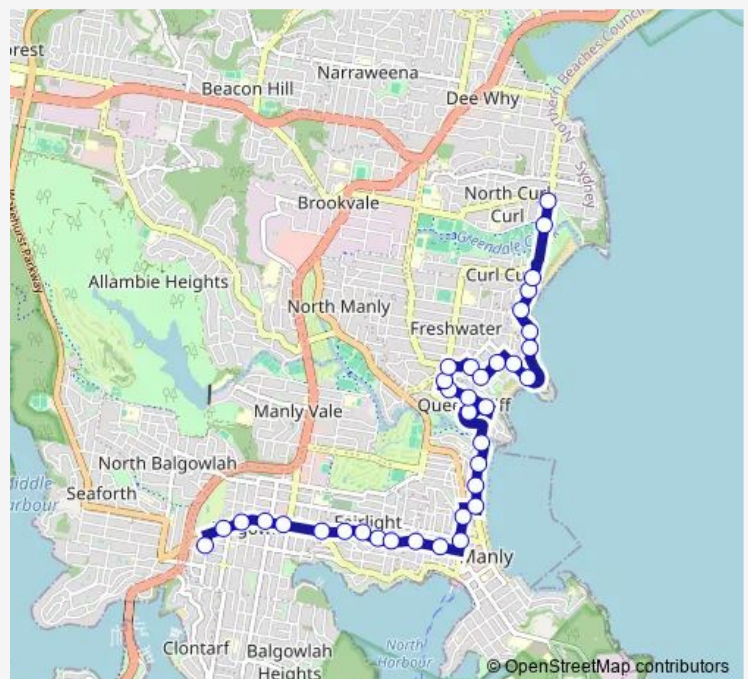

Tuesday 15:28

Wednesday 15:28

Thursday 15:28

Friday 15:28

Saturday —

Sunday —

Route info

Direction: Nbsc Balgowlah Boys, Maretimo St, Stand 4

Stops: 36

Trip Duration: 0 hour 31 min

685n — Balgowlah Boys High to North Curl Curl

Crown Reserve Playground, Crown Rd

Dowling St Opp Hill St

Dowling St At Lawrence St

Moore Rd At Murray Rd

Moore Rd At Charles St

Charles St At Ocean View Rd

Evans St Before Carrington Pde

Harbord Diggers, Lumsdaine Dr

Carrington Pde At The Drive

Carrington Pde After Beach St

Stewart House, Carrington Pde

Carrington Pde After Gardere Av