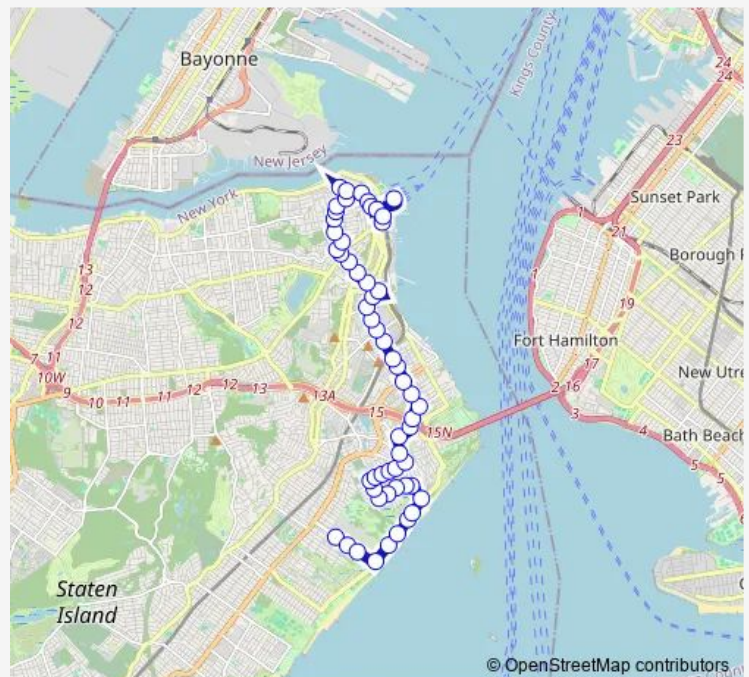

Wednesday 04:10-00:45⁺¹

Thursday 04:10-00:45⁺¹

Friday 04:10-00:45⁺¹

Saturday 05:35-00:45⁺¹

Sunday 05:35-00:45⁺¹

Route info

Direction: Seaview AV/Nugent Av

Stops: 56

Trip Duration: 0 hour 38 min

S52 — St. George - Staten Island Univ. Hospital

Sand LN/Hylan Blvd

Fingerboard RD/Hylan Blvd

Fingerboard RD/Cleveland Pl

Fingerboard RD/Lincoln Pl

Fingerboard RD/Tompkins Av

Tompkins AV/Belair Rd

Beach ST/Water St

Beach ST/VAN Duzer St

Cebra AV/Saint Pauls Av

Cebra AV/Ward Av

Cebra AV/Victory Blvd

Castleton AV/Cebra Av

Castleton AV/Jersey St

Jersey ST/Scribner Av

Saturday 05:00-00:01⁺¹

Sunday 05:00-00:30⁺¹

Route info

Direction: Saint George Ferry/Ramp A S61 & S91

Stops: 57

Trip Duration: 0 hour 49 min

Tompkins AV/Hill St

Tompkins AV/Vanderbilt Av