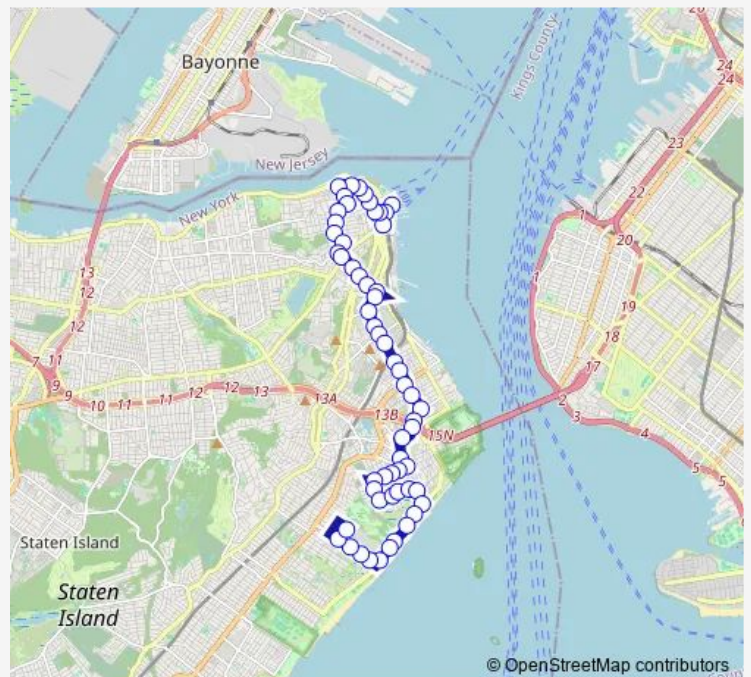

Wednesday 04:10-00:45<sup>+1</sup>

Thursday 04:10-00:45<sup>+1</sup>

Friday 04:10-00:45<sup>+1</sup>

Saturday 05:35-00:45<sup>+1</sup>

Sunday 05:35-00:45<sup>+1</sup>

Route info

Direction: Seaview AV/Nugent Av

Stops: 56

Trip Duration: 0 hour 54 min

S52 — St. George - Staten Island Univ. Hospital

Sand LN/Hylan Blvd

Fingerboard RD/Hylan Blvd

Fingerboard RD/Cleveland Pl

Fingerboard RD/Lincoln Pl

Fingerboard RD/Tompkins Av

Canal ST/Canal St

Beach ST/Water St

Beach ST/VAN Duzer St

Cebra AV/Saint Pauls Av

Cebra AV/Ward Av

Cebra AV/Victory Blvd

Castleton AV/Cebra Av

Castleton AV/Jersey St

## Route info

Direction: Saint George Ferry/Ramp D S42 & S52

Stops: 57

Trip Duration: 0 hour 40 min

Tompkins AV/Hill St

Tompkins AV/Vanderbilt Av

Tompkins AV/Townsend Av

Tompkins AV/Chestnut Av