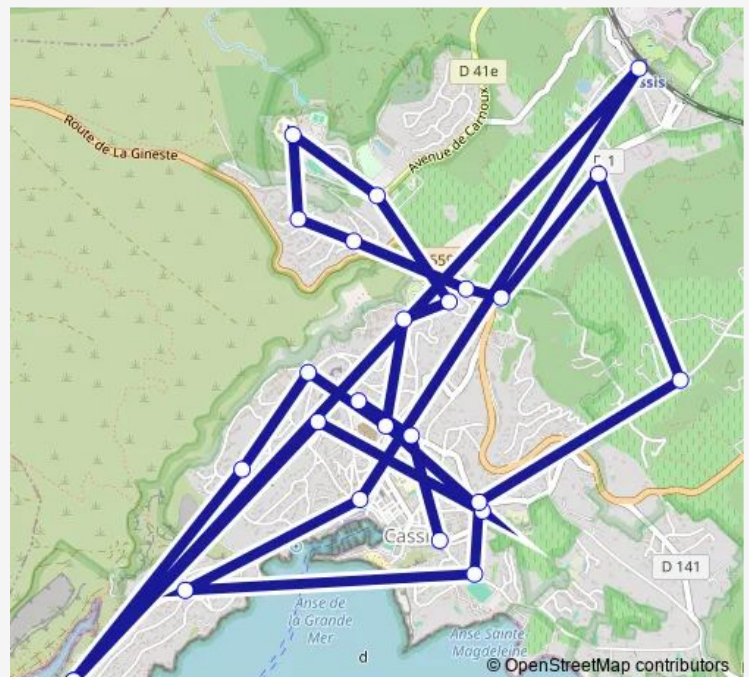

Direction

Casino — Presqu'île

25 stops

[Open route schedule](#)

Casino

Vence

8 Mai 1945

Leriche

Saturday —

Sunday —

Route info

Direction: Casino

Stops: 25

Trip Duration: 0 hour 0 min

M02 — TAD Cassis

Av des Calanques