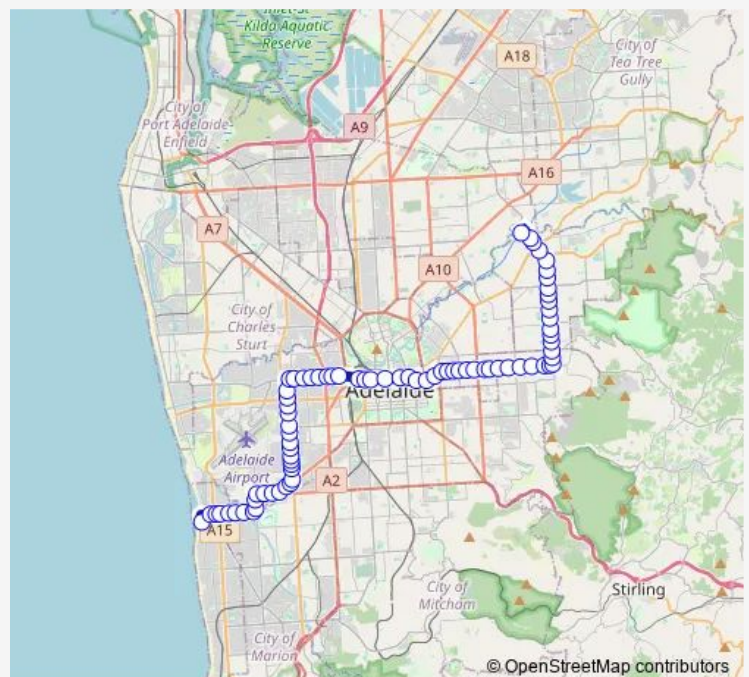

Stop 22A St Bernards Rd - East side

Stop 22 St Bernards Rd - East side

Stop 21C St Bernards Rd - East side

Stop 21B St Bernards Rd - East side

Stop 21A St Bernards Rd - East side

Stop 21 St Bernards Rd - East side

Stop 20 St Bernards Rd - East side

Stop 19C Penfold Rd - East side

Stop 19B Penfold Rd - East side

Stop 19A Penfold Rd - East side

Stop 18 The Parade - South side

Stop 17 The Parade - South side

Stop 16 The Parade - South side

Route schedule

Zone I Paradise Interchange - North West side — Zone B Glenelg Interchange - West side

Monday	05:50-21:05
Tuesday	05:50-21:05
Wednesday	05:50-21:05
Thursday	05:50-21:05
Friday	05:50-21:05
Saturday	06:41-20:41
Sunday	07:39-20:41

Route info

Direction: Zone I Paradise Interchange - North West side

Stops: 79

Trip Duration: 1 hour 21 min

H20 — Glenelg Interchange to Paradise Interchange

Stop 15 The Parade - South side

Stop 14 The Parade - South side