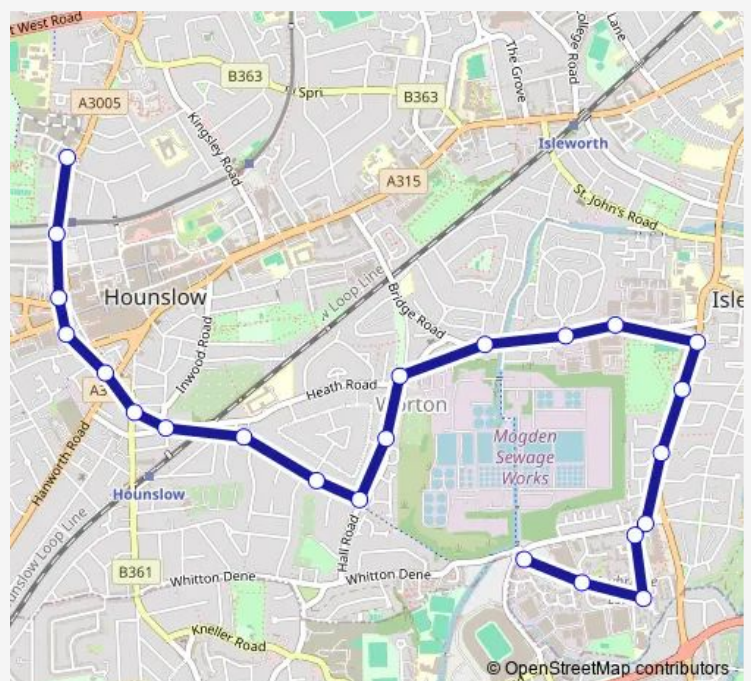

Hounslow Central Station

Bell Corner / Hounslow Civic Centre

The Bell

Bell Road (TW3)

Pownall Gardens

Heath Road Hounslow

Lyncroft Gardens (TW3)

Norbury Avenue

Reapers Way

Eaton Road

Heath Road

Clayton Road (TW7)

Ruskin Road Isleworth

Clock Tower Industrial Estate

Isleworth Library

Brantwood Avenue

Lynton Close (TW7)

Briar Close

Thirlmere House

Kirkstone Lodge

Route schedule

Civic Street — Twickenham Tesco

Monday	00:10-23:50
Tuesday	00:10-23:50
Wednesday	00:10-23:50
Thursday	00:10-23:50
Friday	00:10-23:50
Saturday	00:10-23:50
Sunday	00:10-23:50

Route info

Direction: Civic Street

Stops: 23

Trip Duration: 0 hour 24 min

H20 — Hounslow Central, Lampton Park - Central Avenue - Isleworth Library - Ivybridge - Twickenham,...

Easedale House

Twickenham Tesco