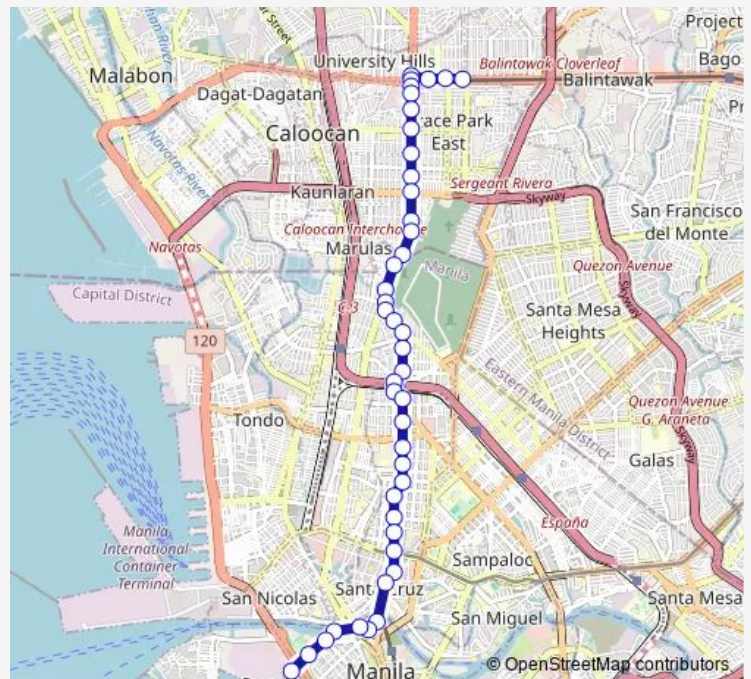

## Bus Monumento - Pier South via Rizal Ave.

[Go to website](#)

### Route schedule

Epifanio de los Santos Avenue / 8th Street Intersection , Caloocan City — Railroad Dr / 13th St Intersection, Manila

Monday 00:00

Tuesday 00:00

Wednesday 00:00

Thursday 00:00

Friday 00:00

### Route info

Direction: Epifanio de los Santos Avenue / 8th Street Intersection , Caloocan City

Stops: 43

Trip Duration: 0 hour 45 min

■ Monumento - Pier South via Rizal Ave.

Rizal Avenue / Jose Abad Santos Avenue Interchange,  
Caloocan City